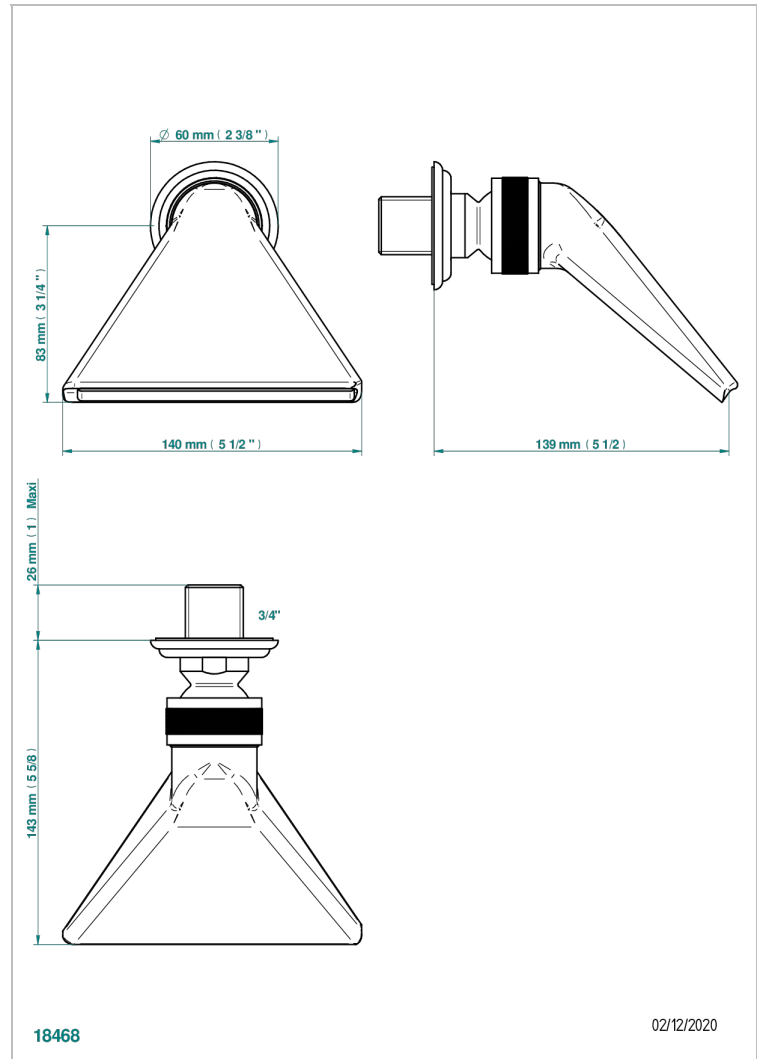

TROCADERO LAPIS LAZULI

U7B-3640

Sports shower head 3/4"

THG[®]
PARIS

CHARACTERISTIC

- Trocadéro Lapis Lazuli
- Sports shower head 3/4"

TECHNICAL SPECS

- Recommandé : 3 bars (max. 5 bars) - Advised : 43,5 psi (max. 72 psi)
 - écoulement libre - débit selon l'alimentation en amont
- Free flow - flow according to the upstream supply

AVAILABLE FINITIONS

Antique nickel - H28
Black ceram - D30
Blush PVD - H62
Brass color PVD - H49
Brown bronze color PVD - F33
Gold color PVD - H52

Graphite PVD - H64
Matt Umber PVD - H67
Matt blush PVD - H60
Matt brass color PVD - H50
Matt brown bronze color PVD - F34
Matt chrome - C02