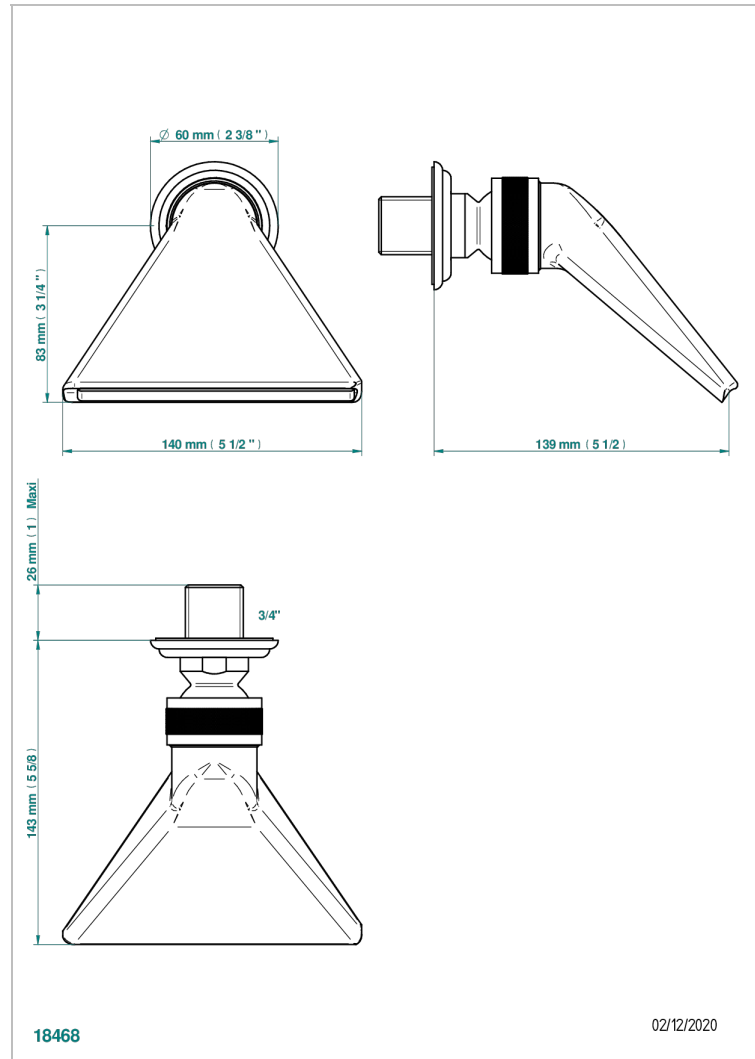

# TROCADERO MALACHITE

U7A-3640

Sports shower head 3/4"

THG<sup>®</sup>  
PARIS

## CHARACTERISTIC

- Trocadéro Malachite
- Sports shower head 3/4"

## TECHNICAL SPECS

- Recommandé : 3 bars (max. 5 bars) - Advised : 43,5 psi (max. 72 psi)
  - écoulement libre - débit selon l'alimentation en amont
- Free flow - flow according to the upstream supply