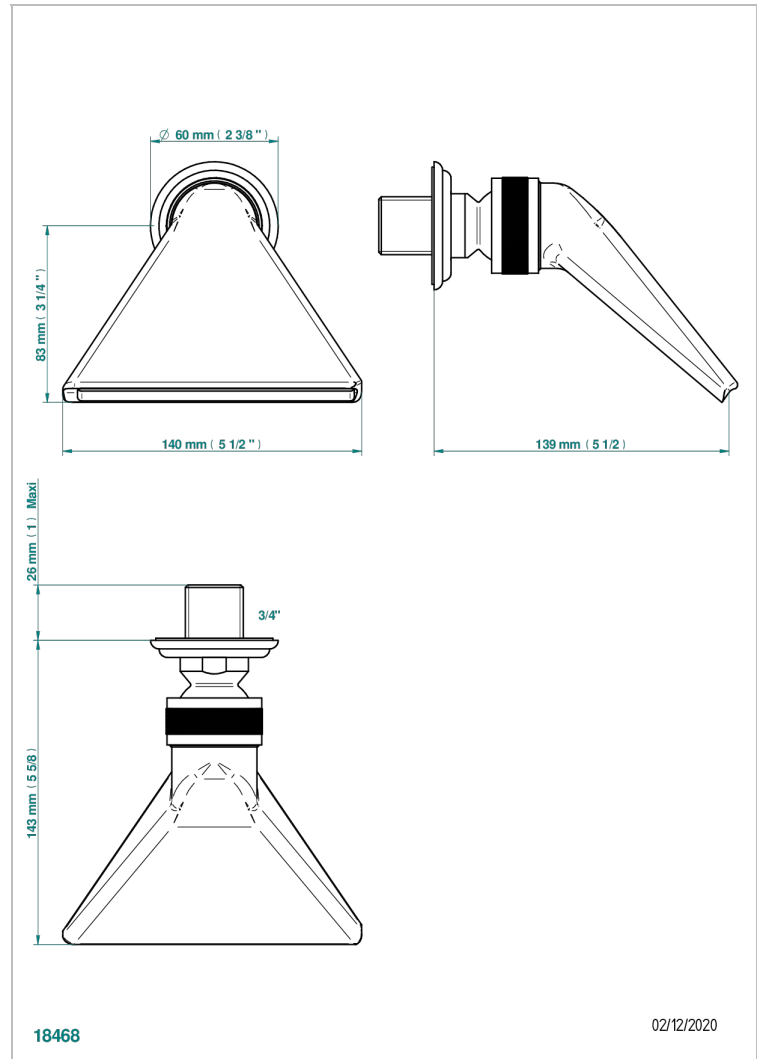

SUN DRAGON

U5D-3640

Sports shower head 3/4"

THG[®]
PARIS

CHARACTERISTIC

- Sun Dragon
- Sports shower head 3/4"

TECHNICAL SPECS

- Recommandé : 3 bars (max. 5 bars) - Advised : 43,5 psi (max. 72 psi)
 - écoulement libre - débit selon l'alimentation en amont
- Free flow - flow according to the upstream supply