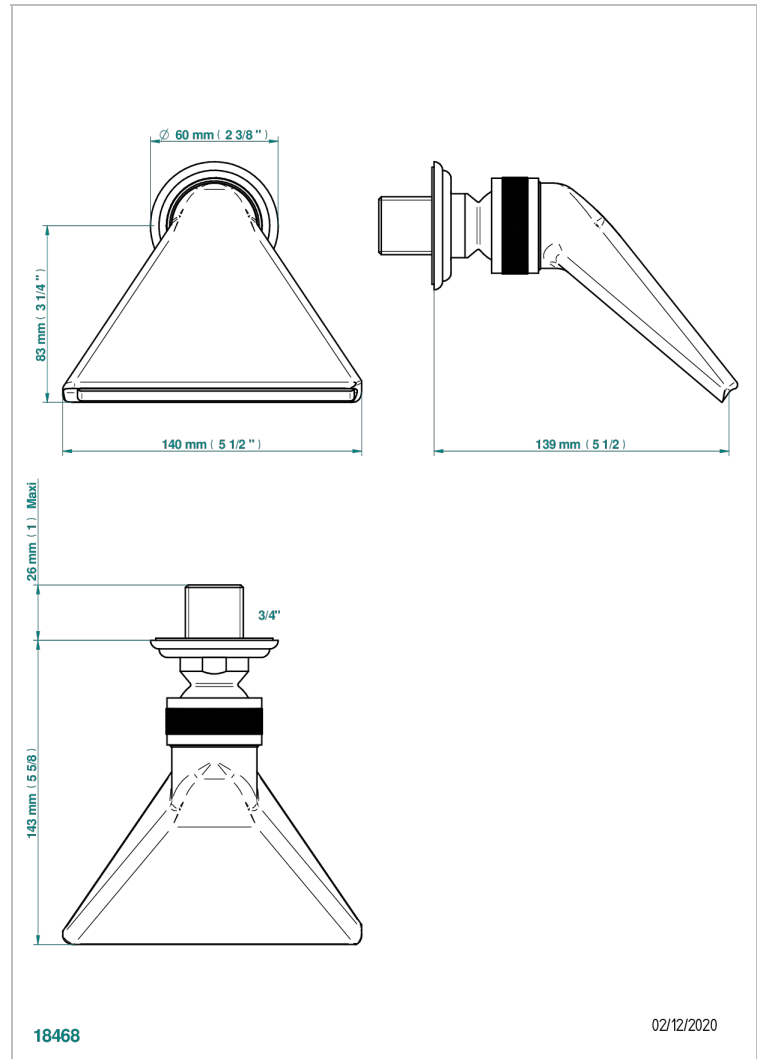

# FLORE

U5A-3640

Sports shower head 3/4"

THG<sup>®</sup>  
PARIS

## CHARACTERISTIC

- Flore
- Sports shower head 3/4"