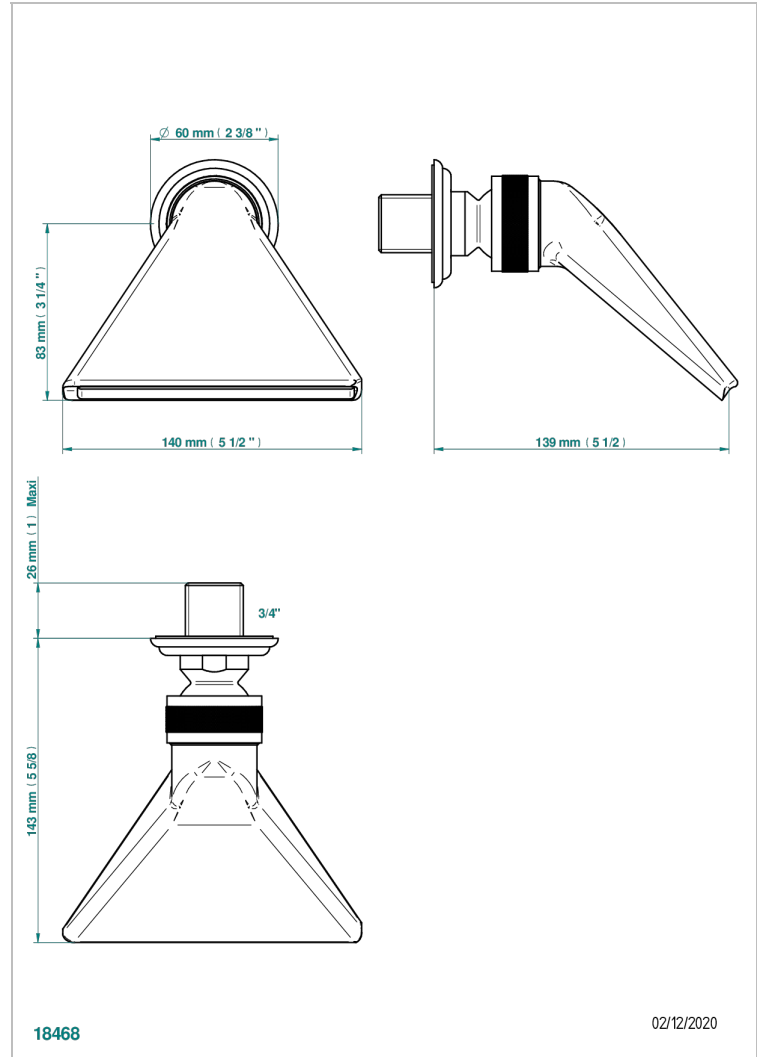

CHEVERNY BLACK ONYX

U1V-3640

Sports shower head 3/4"

THG[®]
PARIS

CHARACTERISTIC

- Cheverny black Onyx
- Sports shower head 3/4"

TECHNICAL SPECS

- Recommandé : 3 bars (max. 5 bars) - Advised : 43,5 psi (max. 72 psi)
 - écoulement libre - débit selon l'alimentation en amont
- Free flow - flow according to the upstream supply

AVAILABLE FINITIONS

Antique nickel - H28
Black ceram - D30
Blush PVD - H62
Brass color PVD - H49
Brown bronze color PVD - F33
Gold color PVD - H52

Graphite PVD - H64
Matt Umber PVD - H67
Matt blush PVD - H60
Matt brass color PVD - H50
Matt brown bronze color PVD - F34
Matt chrome - C02