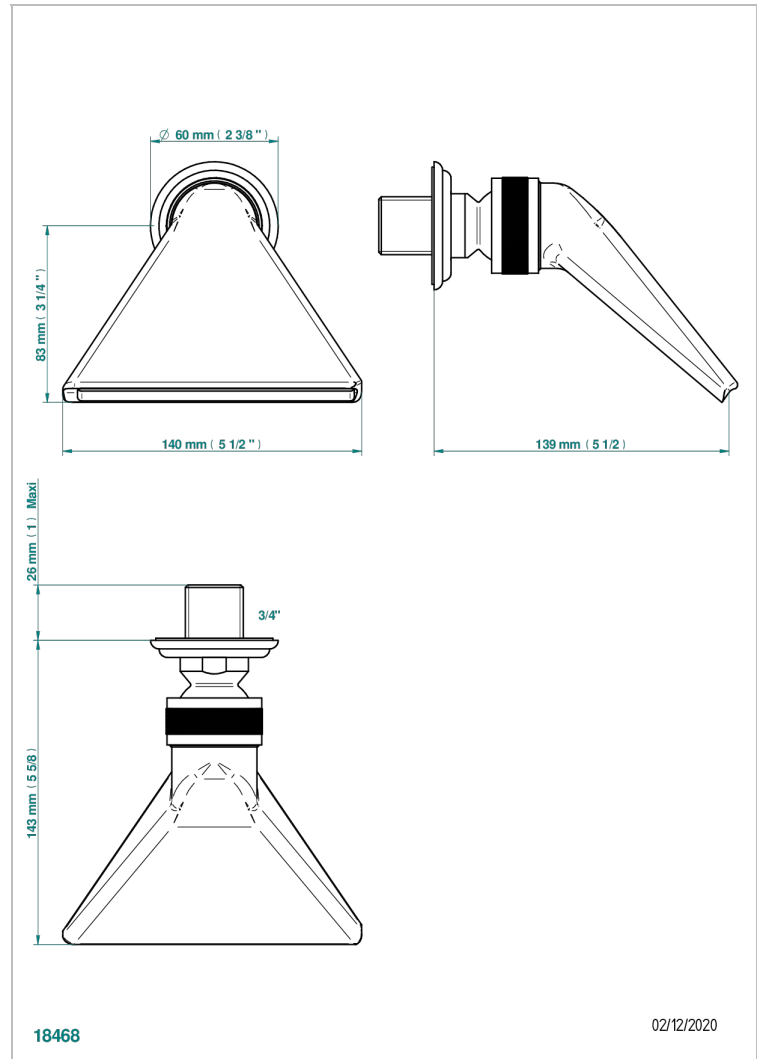

# MANDARINE CRISTALLIA DIAMANT

U1K-3640

Sports shower head 3/4"

THG<sup>®</sup>  
PARIS

## CHARACTERISTIC

- Mandarine Cristallia Diamant
- Sports shower head 3/4"