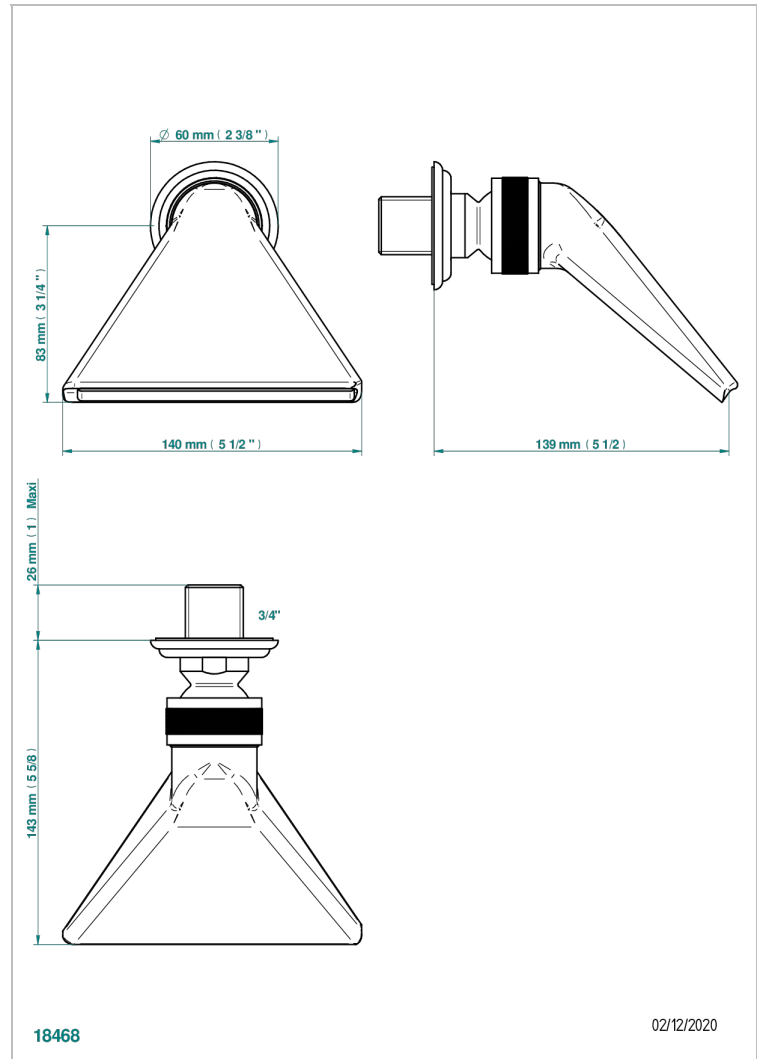

MANDARINE CLEAR CRYSTAL

U1D-3640

Sports shower head 3/4"

THG[®]
PARIS

CHARACTERISTIC

- Mandarin Clear crystal
- Sports shower head 3/4"

TECHNICAL SPECS

- Recommandé : 3 bars (max. 5 bars) - Advised : 43,5 psi (max. 72 psi)
 - écoulement libre - débit selon l'alimentation en amont
- Free flow - flow according to the upstream supply