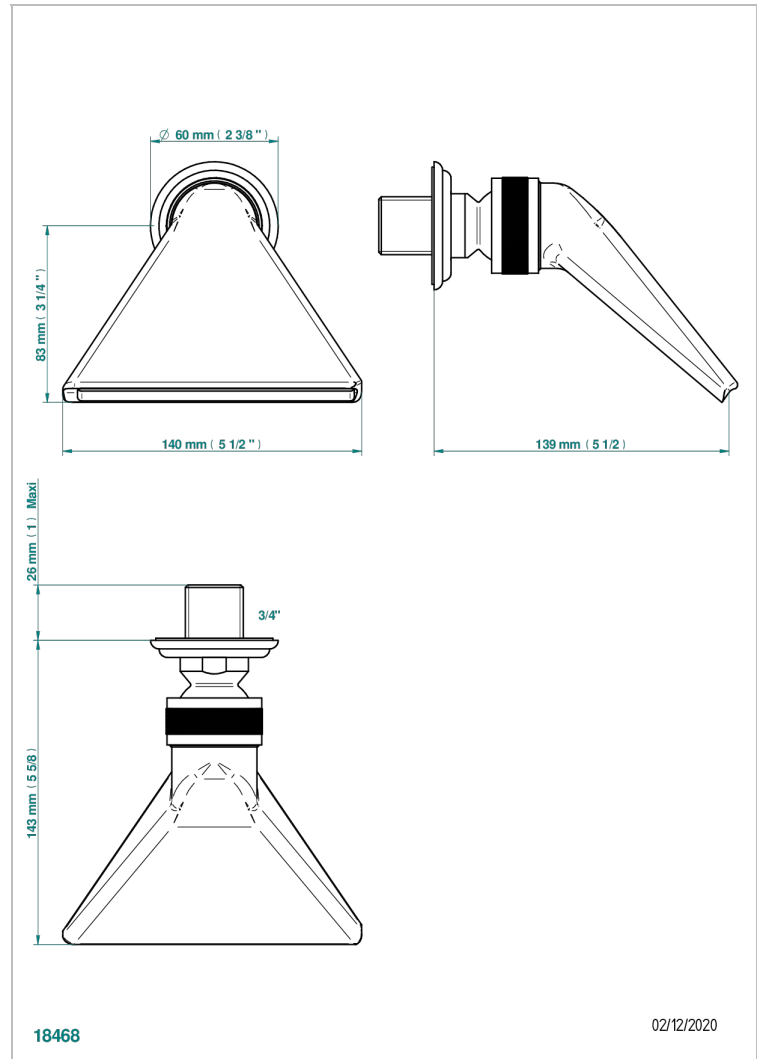

# JAIPUR BLACK ONYX

A9C-3640

Sports shower head 3/4"

THG<sup>®</sup>  
PARIS

## CHARACTERISTIC

- Jaipur Black Onyx
- Sports shower head 3/4"