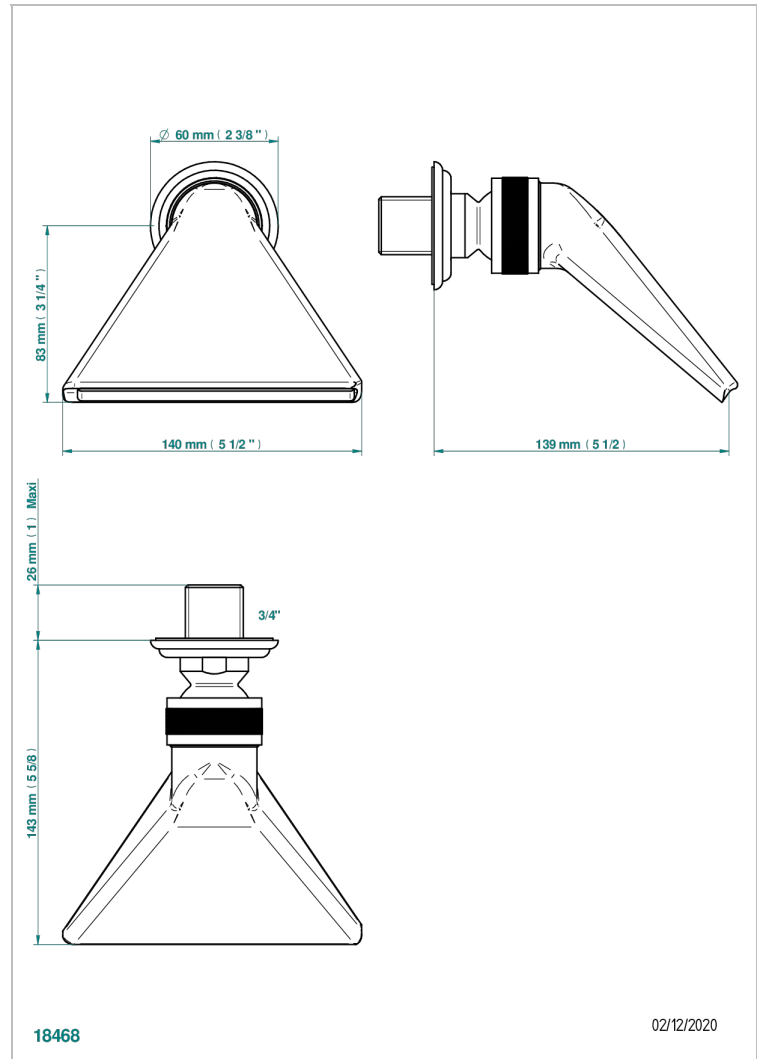

# JAIPUR SATIN CRYSTAL

A9B-3640

Sports shower head 3/4"

THG<sup>®</sup>  
PARIS

## CHARACTERISTIC

- Jaipur Satin crystal
- Sports shower head 3/4"