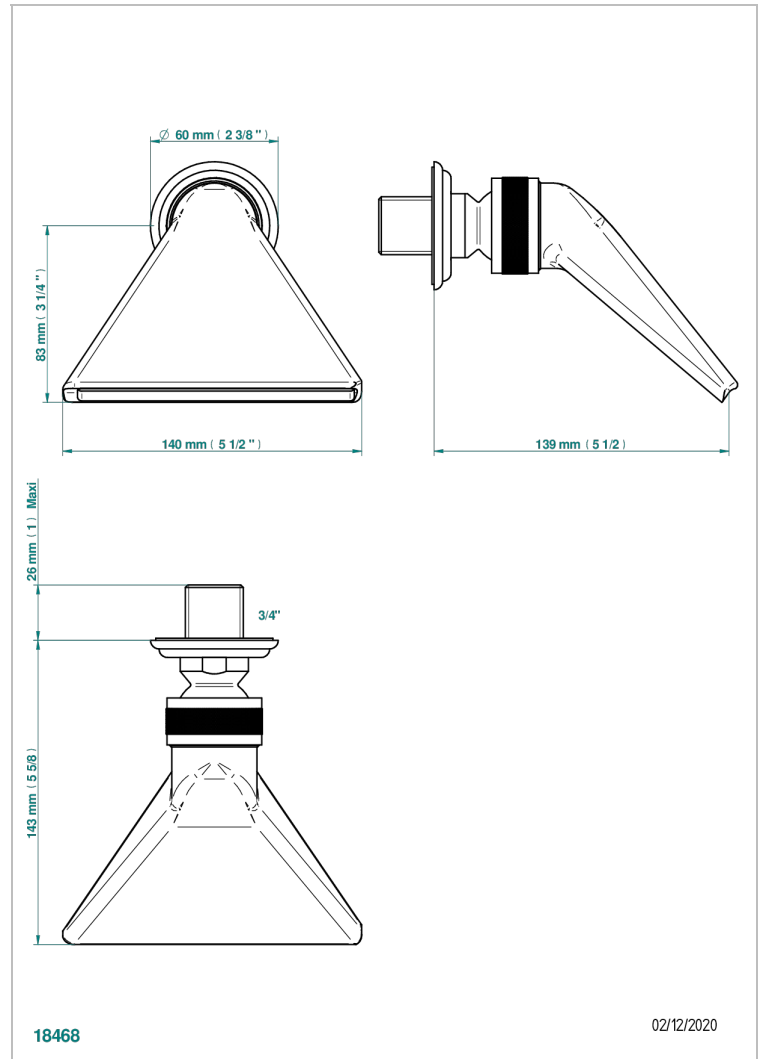

JAIPUR SATIN CRYSTAL

A9B-3640

Sports shower head 3/4"

THG[®]
PARIS

CHARACTERISTIC

- Jaipur Satin crystal
- Sports shower head 3/4"

TECHNICAL SPECS

- Recommandé : 3 bars (max. 5 bars) - Advised : 43,5 psi (max. 72 psi)
 - écoulement libre - débit selon l'alimentation en amont
- Free flow - flow according to the upstream supply