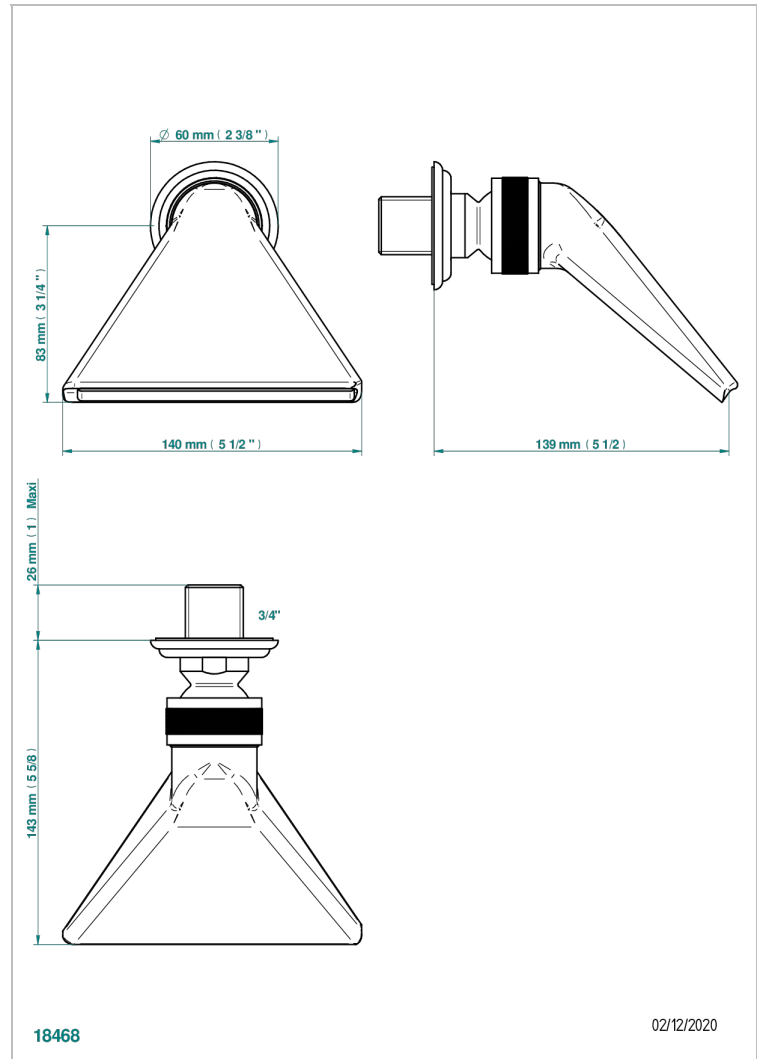

VOGUE LAPIS LAZULI

A8S-3640

Sports shower head 3/4"

THG[®]
PARIS

CHARACTERISTIC

- Vogue Lapis Lazuli
- Sports shower head 3/4"

TECHNICAL SPECS

- Recommandé : 3 bars (max. 5 bars) - Advised : 43,5 psi (max. 72 psi)
 - écoulement libre - débit selon l'alimentation en amont
- Free flow - flow according to the upstream supply