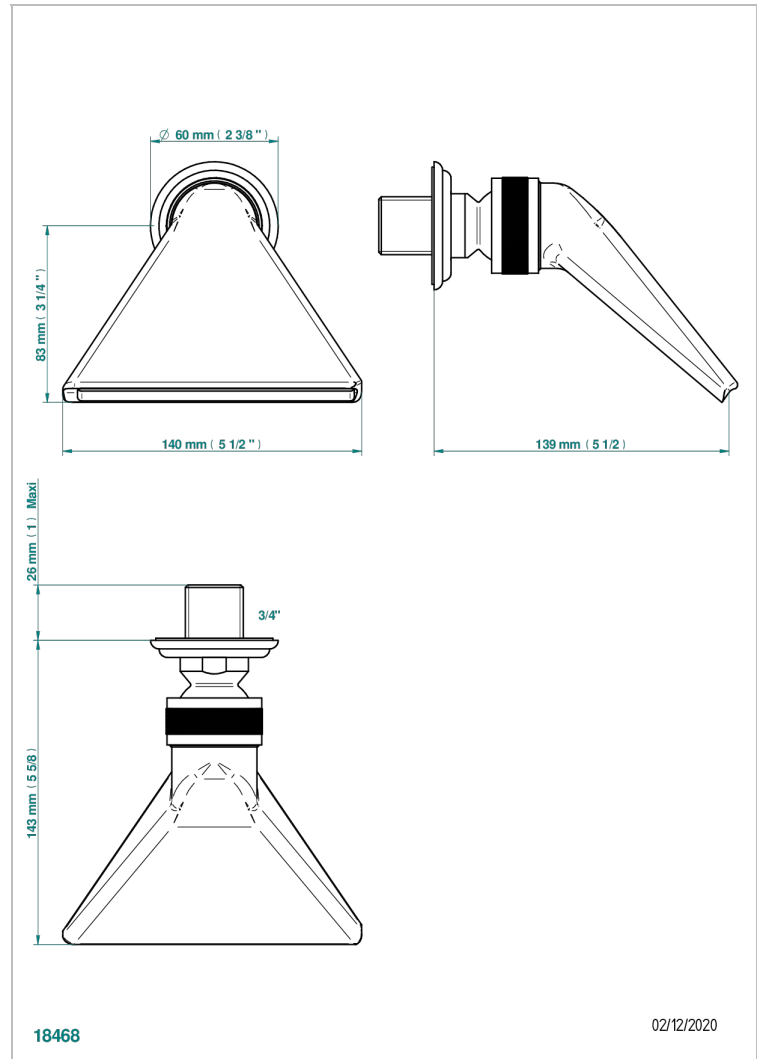

# VOGUE BLACK ONYX

A8P-3640

Sports shower head 3/4"

THG<sup>®</sup>  
PARIS

## CHARACTERISTIC

- Vogue black onyx
- Sports shower head 3/4"