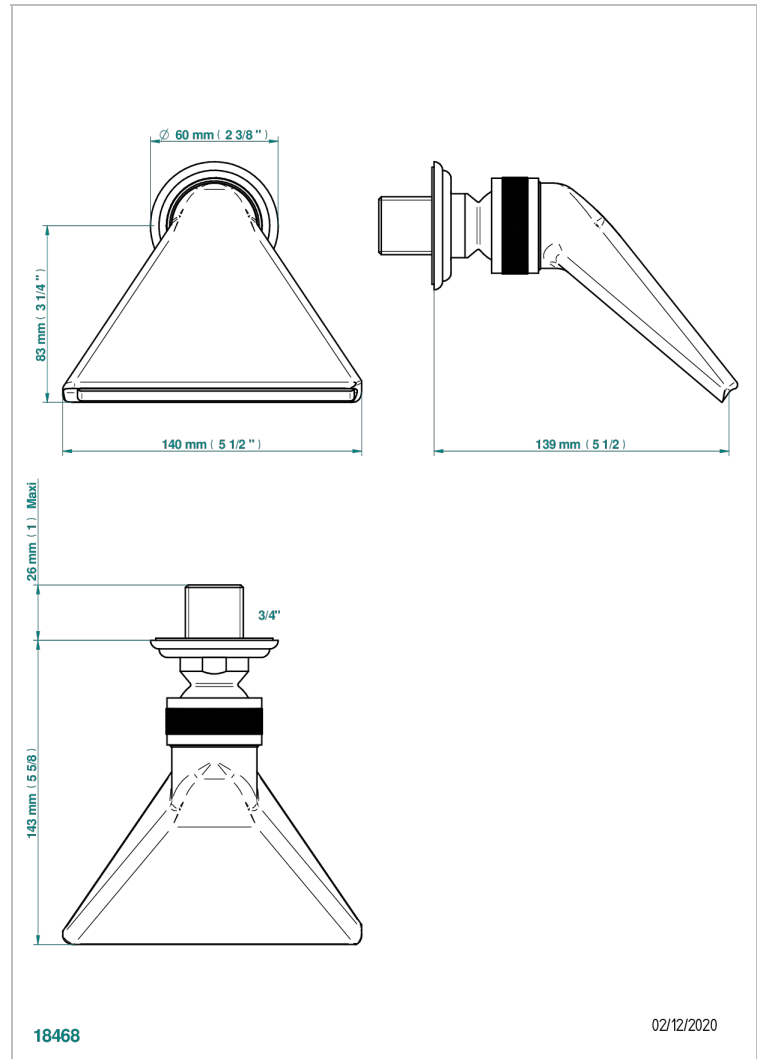

VOGUE RED JASPER

A8N-3640

Sports shower head 3/4"

THG[®]
PARIS

CHARACTERISTIC

- Vogue red Jasper
- Sports shower head 3/4"

TECHNICAL SPECS

- Recommandé : 3 bars (max. 5 bars) - Advised : 43,5 psi (max. 72 psi)
 - écoulement libre - débit selon l'alimentation en amont
- Free flow - flow according to the upstream supply