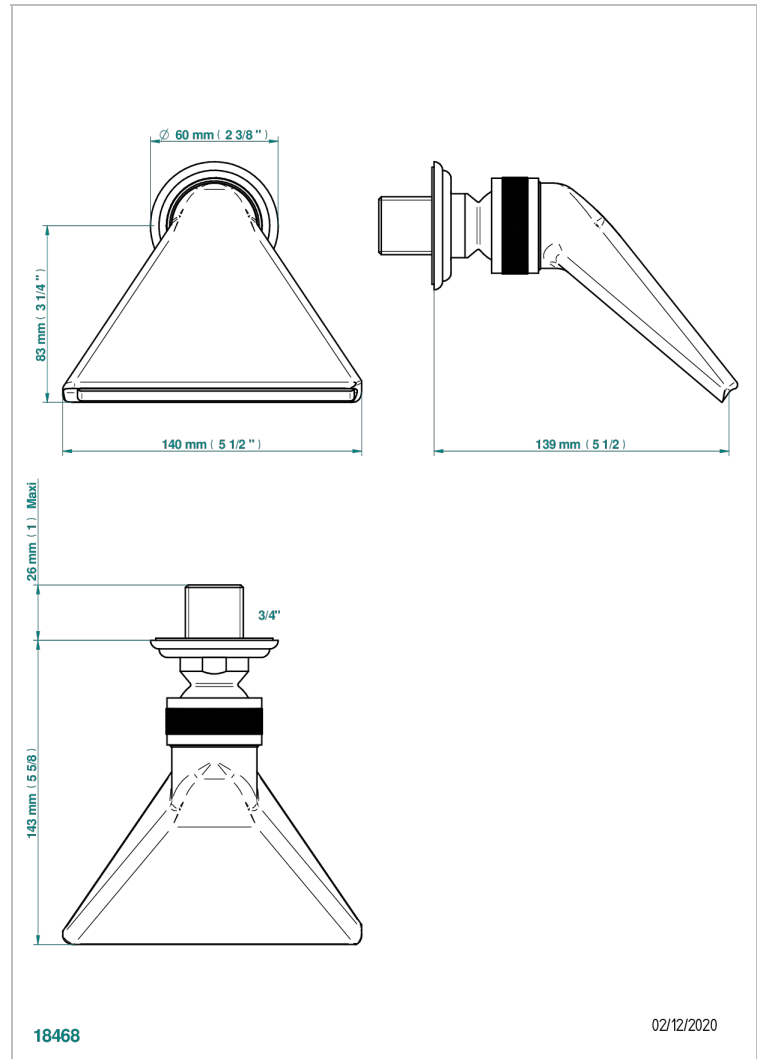

# ITHAQUE PLATINUM DECOR

A7B-3640

Sports shower head 3/4"

THG<sup>®</sup>  
PARIS

## CHARACTERISTIC

- Ithaque Platinum decor
- Sports shower head 3/4"