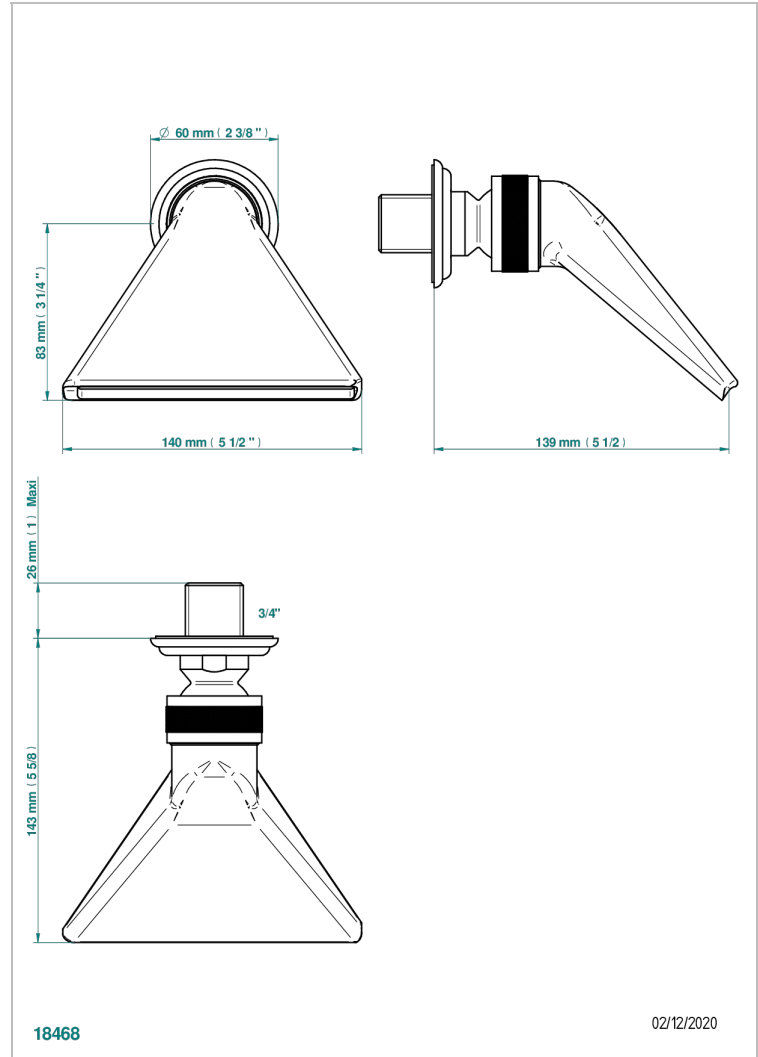

# PANTHERE BLACK CRYSTAL

A2K-3640

Sports shower head 3/4"

THG<sup>®</sup>  
PARIS

## CHARACTERISTIC

- Panthère Black crystal
- Sports shower head 3/4"