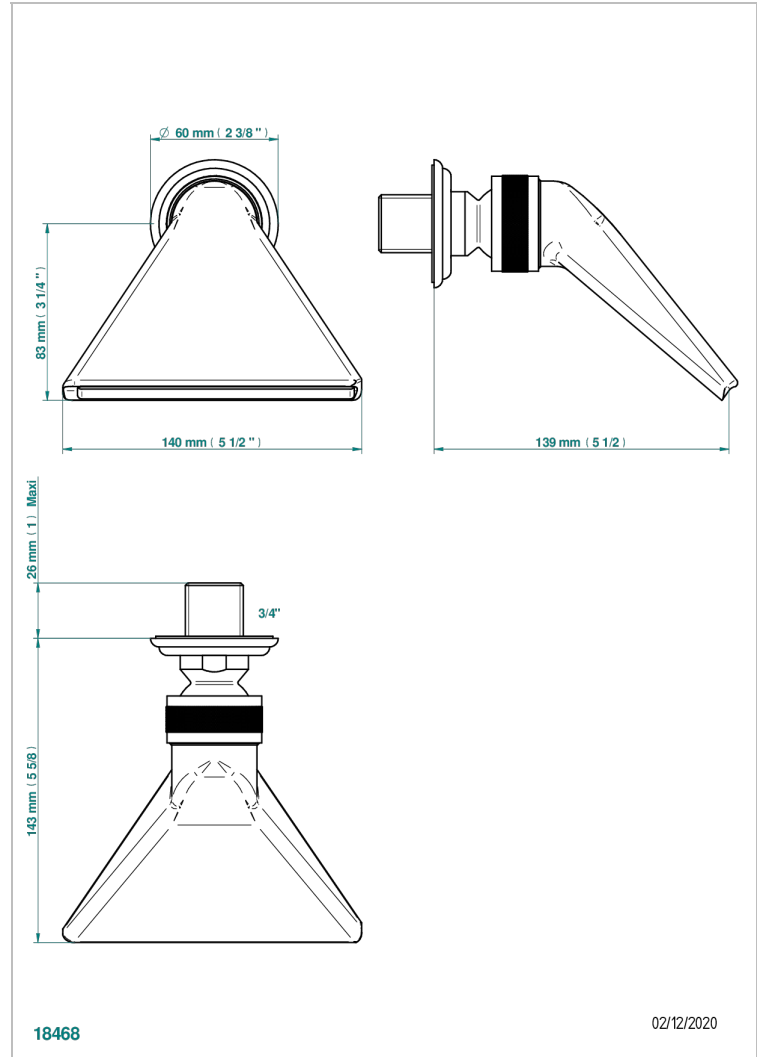

PANTHERE CLEAR CRYSTAL

A2H-3640

Sports shower head 3/4"

THG[®]
PARIS

CHARACTERISTIC

- Panthère Clear crystal
- Sports shower head 3/4"

TECHNICAL SPECS

- Recommandé : 3 bars (max. 5 bars) - Advised : 43,5 psi (max. 72 psi)
 - écoulement libre - débit selon l'alimentation en amont
- Free flow - flow according to the upstream supply