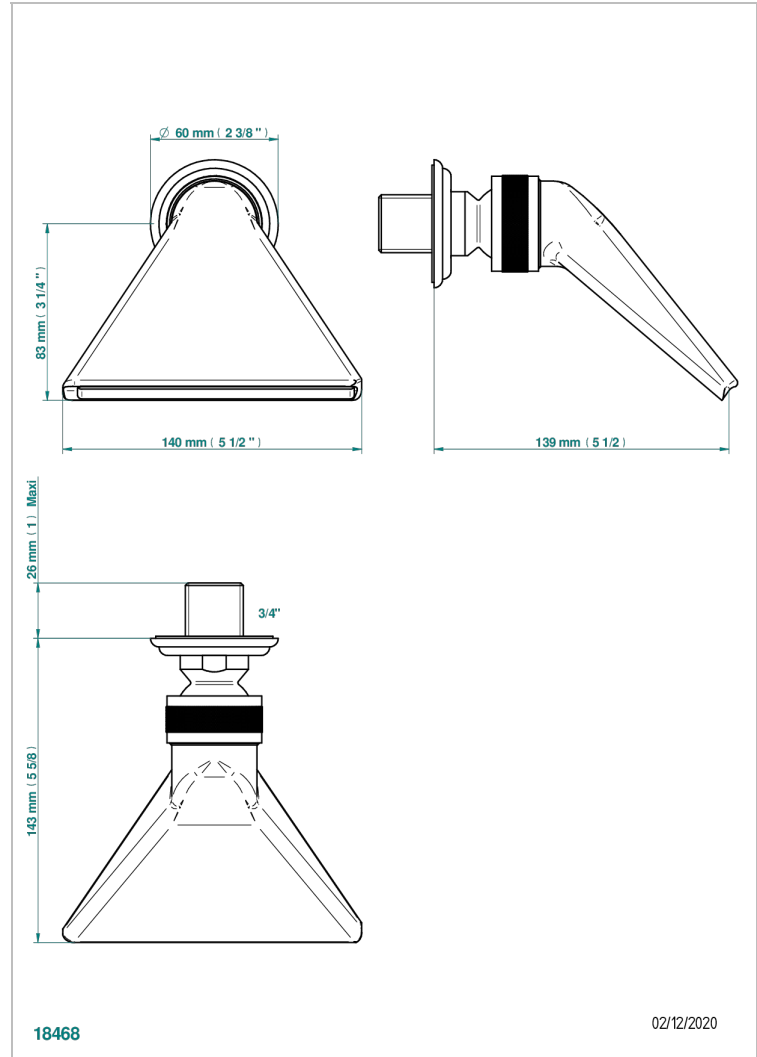

AMBOISE MALACHITE

A1J-3640

Sports shower head 3/4"

THG[®]
PARIS

CHARACTERISTIC

- Amboise Malachite
- Sports shower head 3/4"

TECHNICAL SPECS

- Recommandé : 3 bars (max. 5 bars) - Advised : 43,5 psi (max. 72 psi)
 - écoulement libre - débit selon l'alimentation en amont
- Free flow - flow according to the upstream supply

AVAILABLE FINITIONS

Antique nickel - H28
Black ceram - D30
Blush PVD - H62
Brass color PVD - H49
Brown bronze color PVD - F33
Gold color PVD - H52

Graphite PVD - H64
Matt Umber PVD - H67
Matt blush PVD - H60
Matt brass color PVD - H50
Matt brown bronze color PVD - F34
Matt chrome - C02