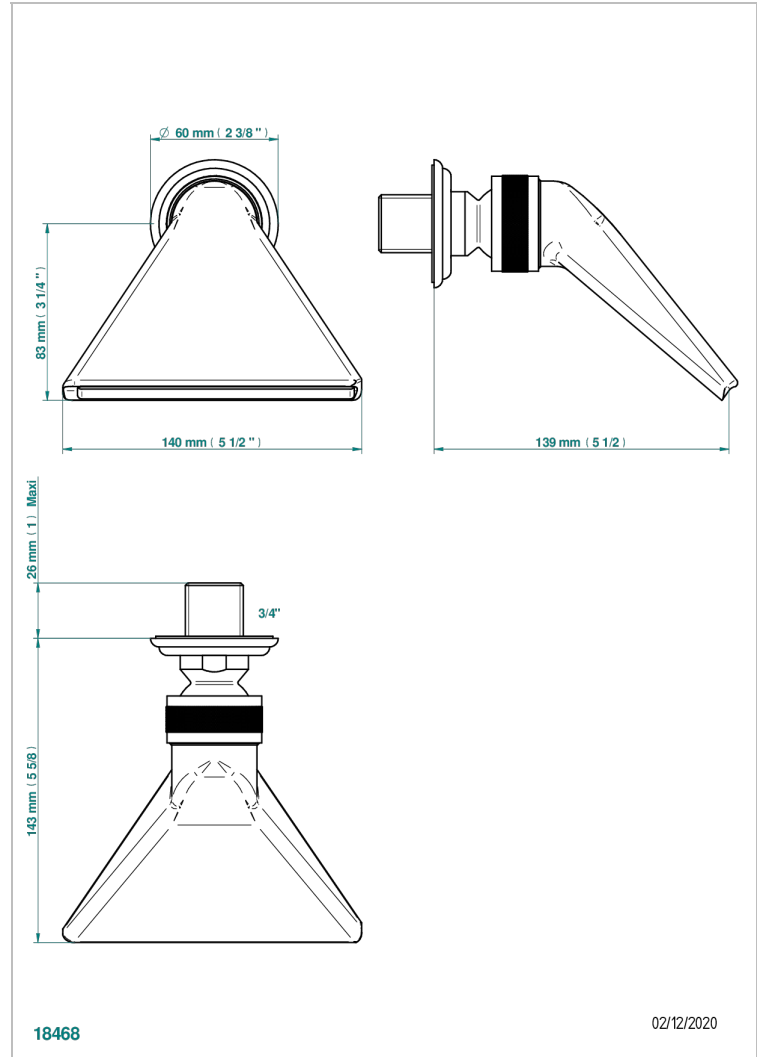

# AMBOISE MALACHITE

A1J-3640

Sports shower head 3/4"

THG<sup>®</sup>  
PARIS

## CHARACTERISTIC

- Amboise Malachite
- Sports shower head 3/4"