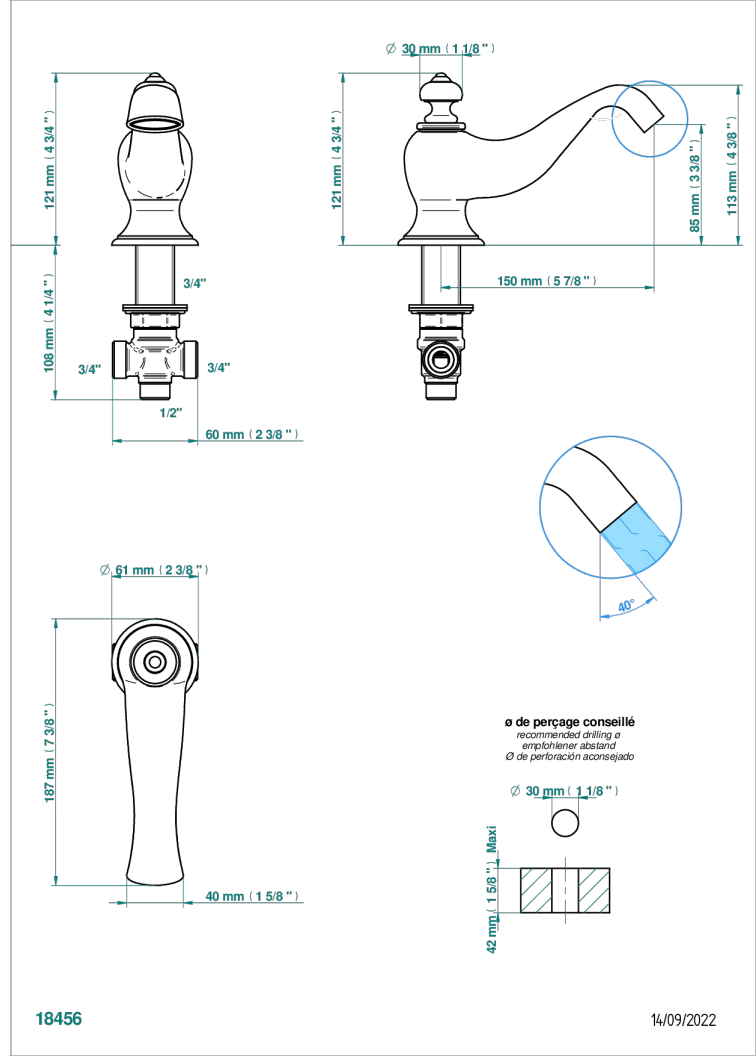

BROADWAY WITH WHITE PORCELAIN LEVER HANDLES

A04-29I

Roman tub spout with integral diverter

CHARACTERISTIC

- Broadway with white porcelain lever handles
- Roman tub spout with integral diverter

AVAILABLE FINITIONS