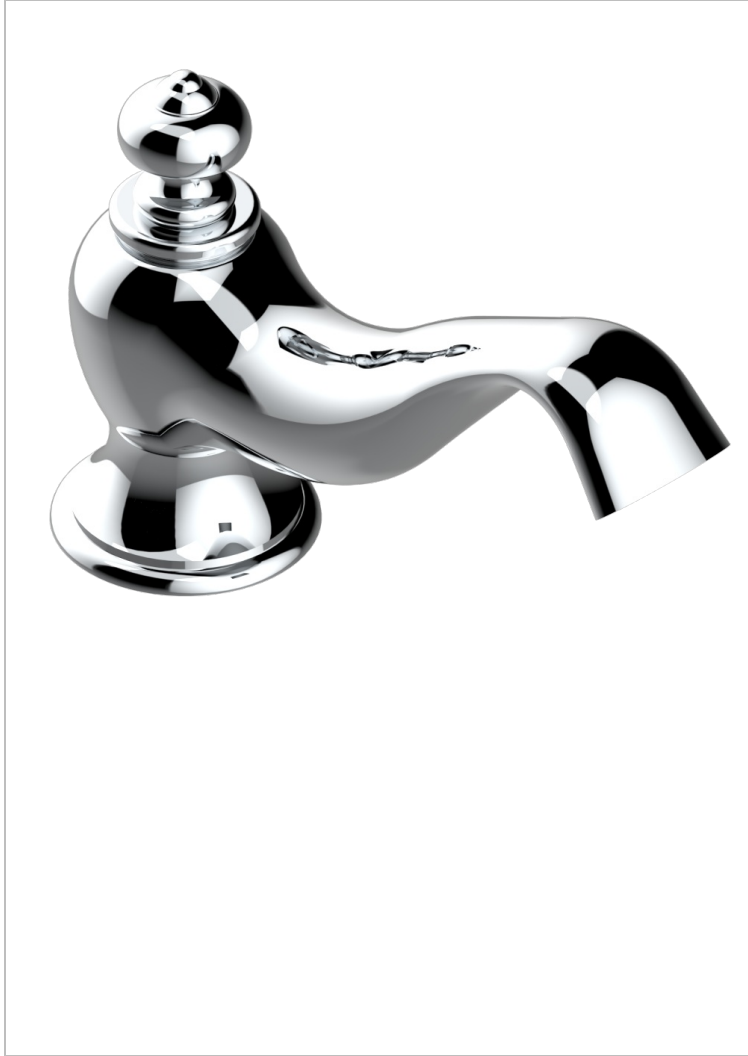

BROADWAY WITH WHITE PORCELAIN LEVER HANDLES

A04-29I

Roman tub spout with integral diverter

CHARACTERISTIC

- Broadway with white porcelain lever handles
- Roman tub spout with integral diverter

AVAILABLE FINITIONS

Black ceram - D30
Blush PVD - H62
Brass color PVD - H49
Brown bronze color PVD - F33
Chrome polished - A02
Chrome polished / gold polished - G02

Copper antique matt, coated - H07
Gold color PVD - H52
Gold mat - F07
Gold polished - F01
Graphite PVD - H64
Light coated bronze - D01

Matt Umber PVD - H67
Matt blush PVD - H60
Matt brass color PVD - H50
Matt brown bronze color PVD - F34
Matt chrome (American satin) - C02
Matt gold color PVD - H53

Matt graphite PVD - H65
Matt nickel (American satin) - C01
Matt nickel color PVD - H56
Natural smoked Brass - A13
Nickel antique / Sovereign - H28
Nickel color PVD - H55

Nickel polished - B01
Soft gold - F30
Soft matt gold - F31
Umber PVD - H66