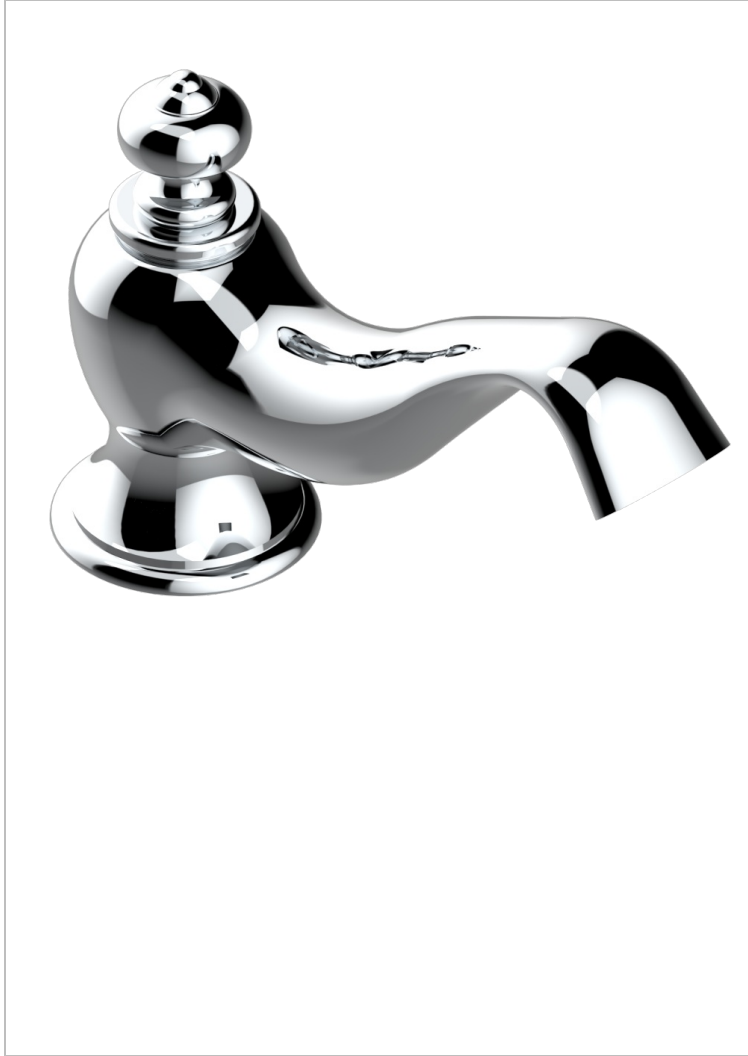

BROADWAY WITH LEVER

A04-29I

Rim mounted bath spout and diverter, goliath

THG[®]
PARIS

18456

14/09/2022

CHARACTERISTIC

- Broadway with Lever
- Rim mounted bath spout and diverter, goliath

AVAILABLE FINITIONS

Antique nickel - H28
Black ceram - D30
Blush PVD - H62
Brass color PVD - H49
Brown bronze color PVD - F33
Gold color PVD - H52

Graphite PVD - H64
Lacquered light bronze - D01
Matt Umber PVD - H67
Matt blush PVD - H60
Matt brass color PVD - H50
Matt brown bronze color PVD - F34