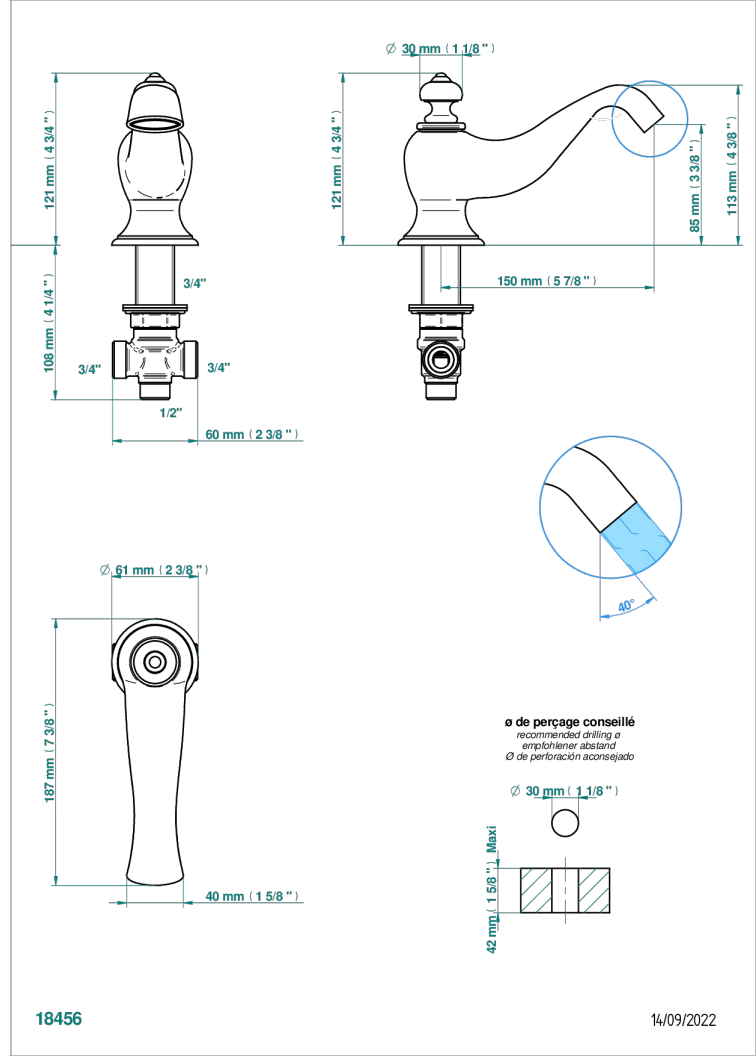

BROADWAY WITH LEVER

A04-29I

Rim mounted bath spout and diverter, goliath

THG[®]
PARIS

18456

14/09/2022

CHARACTERISTIC

- Broadway with Lever
- Rim mounted bath spout and diverter, goliath