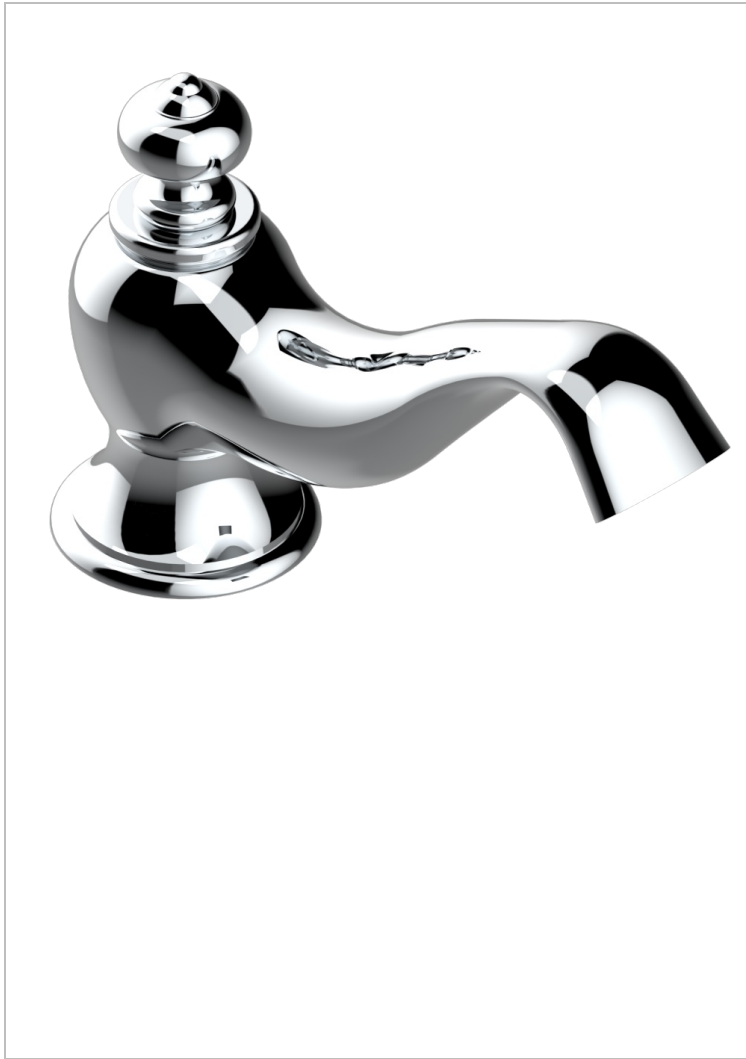

BROADWAY WITH LEVER

A04-29I

Rim mounted bath spout and diverter, goliath

CHARACTERISTIC

- Broadway with Lever
- Rim mounted bath spout and diverter, goliath

AVAILABLE FINITIONS

Antique nickel - H28
Black ceram - D30
Blush PVD - H62
Brass color PVD - H49
Brown bronze color PVD - F33
Gold color PVD - H52

Graphite PVD - H64
Lacquered light bronze - D01
Matt Umber PVD - H67
Matt blush PVD - H60
Matt brass color PVD - H50
Matt brown bronze color PVD - F34

Matt chrome - C02
Matt gold - F07
Matt gold color PVD - H53
Matt graphite PVD - H65
Matt nickel (color finish) - C01
Matt nickel color PVD - H56

Natural smoked Brass - A13
Nickel color PVD - H55
Polished chrome (color finish) - A02
Polished chrome / Polished gold (color finish) - G02
Polished gold (color finish) - F01
Polished nickel - B01

Soft gold - F30
Soft matt gold - F31
Umber PVD - H66
Varnished matt antique red copper (color finish) - H07