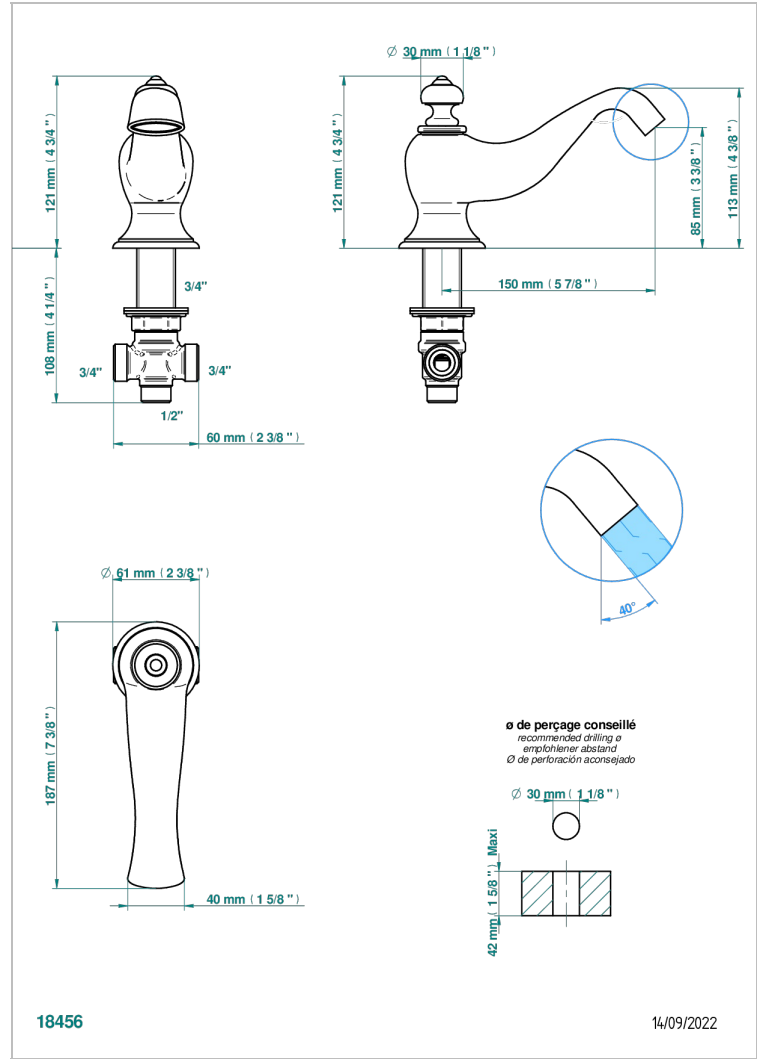

BROADWAY WITH LEVER

A04-29I

Rim mounted bath spout and diverter, goliath

CHARACTERISTIC

- Broadway with Lever
- Rim mounted bath spout and diverter, goliath

AVAILABLE FINITIONS

Antique nickel - H28
Black ceram - D30
Blush PVD - H62
Brass color PVD - H49
Brown bronze color PVD - F33
Gold color PVD - H52