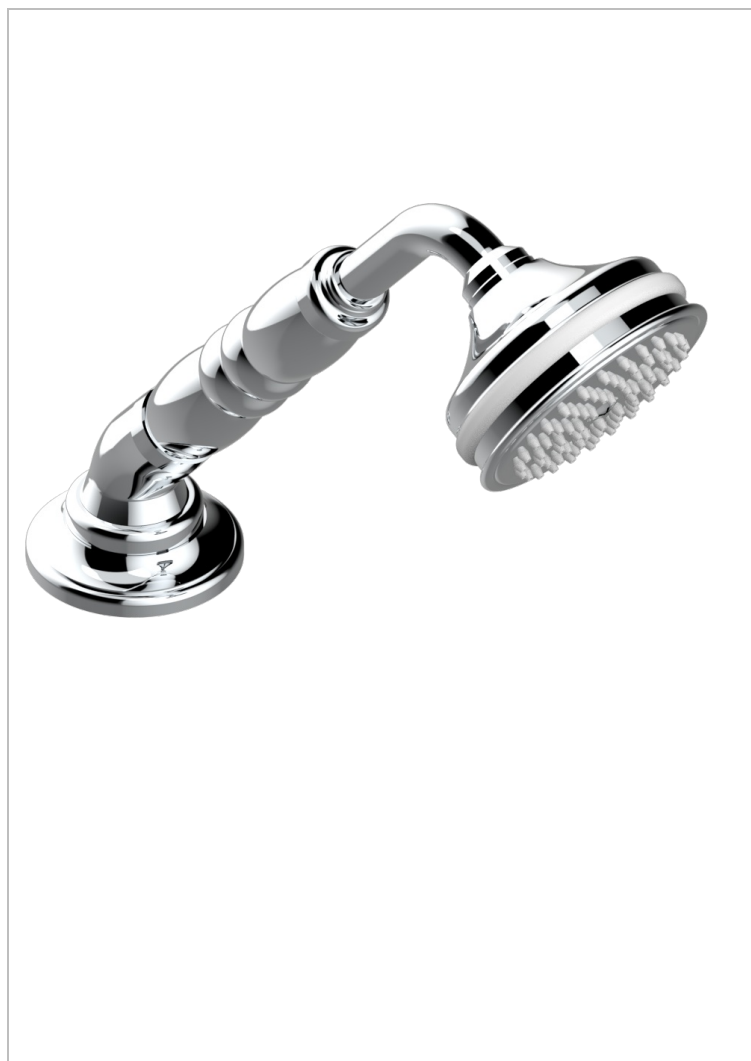

BROADWAY WITH WHITE PORCELAIN LEVER HANDLES

A04-60A

Deck mounted hand shower, with hose

CHARACTERISTIC

- ACS : 20ACCLY558

TECHNICAL SPECS

- Recommandé : 3 bars (max. 5 bars) - Advised : 43,5 psi (max. 72 psi)
- 9,5 l/min à 3 bars (2.5 gpm at 43.5 psi)

STANDARDS

AVAILABLE FINITIONS

Black ceram - D30
Blush PVD - H62
Brass color PVD - H49
Brown bronze color PVD - F33
Chrome polished - A02
Chrome polished / gold polished - G02

Copper antique matt, coated - H07
Gold color PVD - H52
Gold mat - F07
Gold polished - F01
Graphite PVD - H64
Light coated bronze - D01

Matt Umber PVD - H67
Matt blush PVD - H60
Matt brass color PVD - H50
Matt brown bronze color PVD - F34
Matt chrome (American satin) - C02
Matt gold color PVD - H53

Matt graphite PVD - H65
Matt nickel (American satin) - C01
Matt nickel color PVD - H56
Natural smoked Brass - A13
Nickel antique / Sovereign - H28
Nickel color PVD - H55

Nickel polished - B01
Soft gold - F30
Soft matt gold - F31
Umber PVD - H66