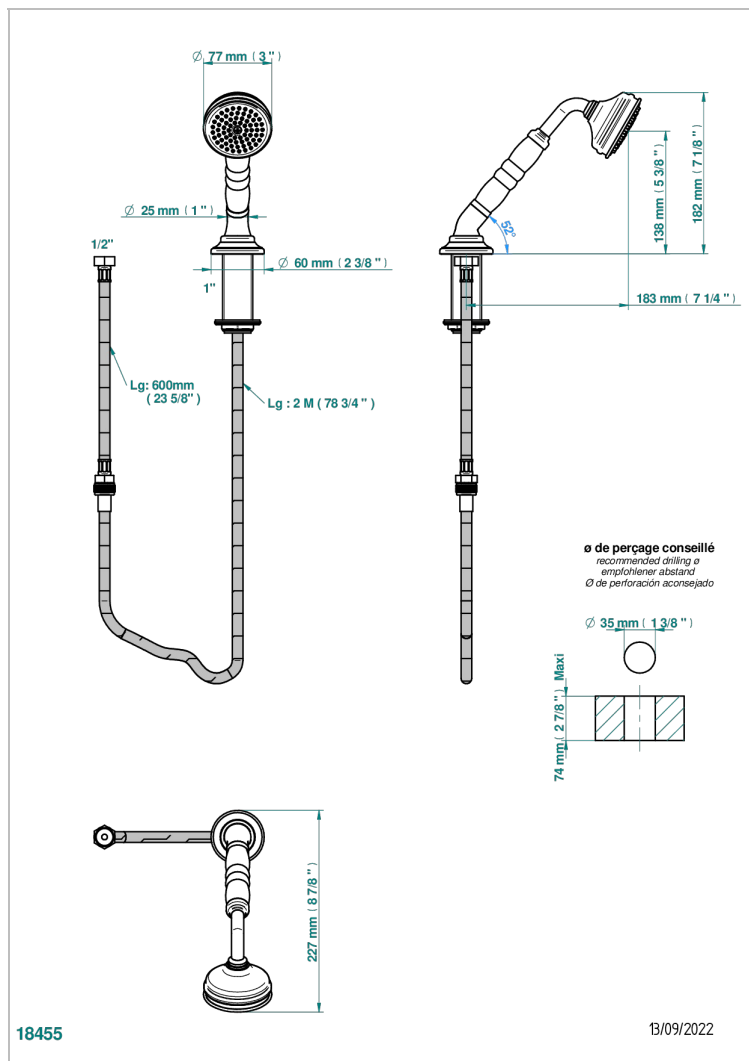

BROADWAY WITH WHITE PORCELAIN LEVER HANDLES

A04-60A

Deck mounted hand shower, with hose

CHARACTERISTIC

- ACS : 20ACCLY558

TECHNICAL SPECS

- Recommandé : 3 bars (max. 5 bars) - Advised : 43,5 psi (max. 72 psi)
- 9,5 l/min à 3 bars (2.5 gpm at 43.5 psi)

STANDARDS

AVAILABLE FINITIONS

Black ceram - D30
Blush PVD - H62
Brass color PVD - H49
Brown bronze color PVD - F33
Chrome polished - A02
Chrome polished / gold polished - G02

Copper antique matt, coated - H07
Gold color PVD - H52
Gold mat - F07
Gold polished - F01
Graphite PVD - H64
Light coated bronze - D01