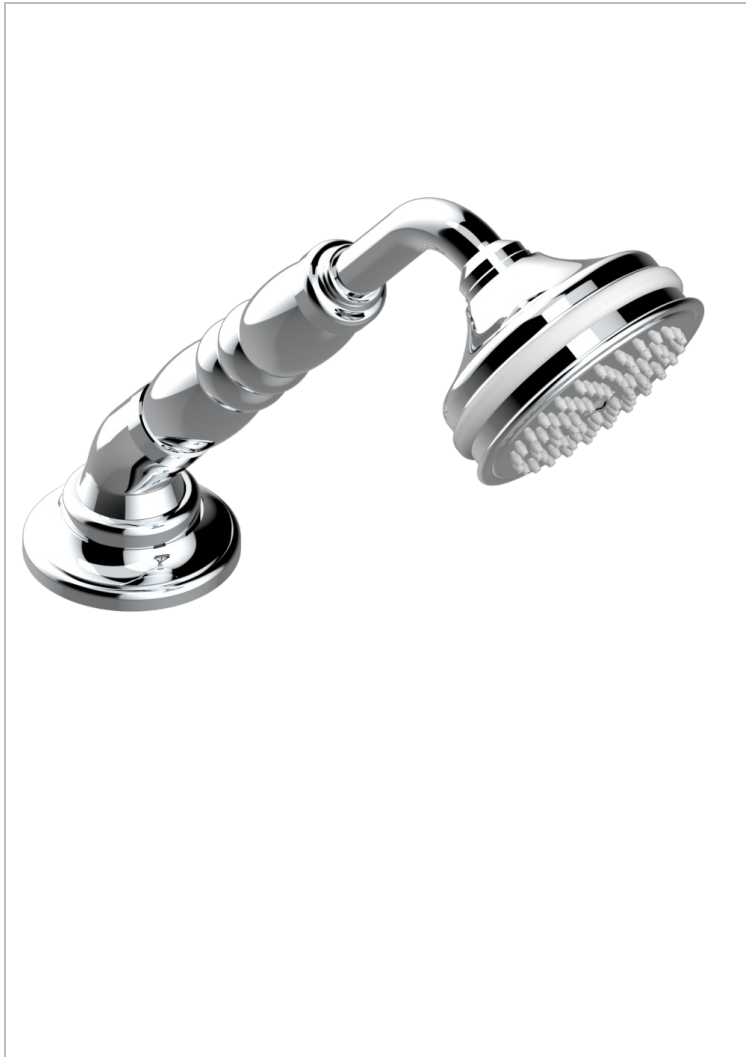

BROADWAY WITH LEVER

A04-60A

Rim mounted stylised handshower, 2 m hose and angle rest

CHARACTERISTIC

- ACS : 20ACCLY558

STANDARDS

TECHNICAL SPECS

- Recommandé : 3 bars (max. 5 bars) - Advised : 43,5 psi (max. 72 psi)
- 9,5 l/min à 3 bars (2.5 gpm at 43.5 psi)

AVAILABLE FINITIONS

Antique nickel - H28
Black ceram - D30
Blush PVD - H62
Brass color PVD - H49
Brown bronze color PVD - F33
Gold color PVD - H52

Graphite PVD - H64
Lacquered light bronze - D01
Matt Umber PVD - H67
Matt blush PVD - H60
Matt brass color PVD - H50
Matt brown bronze color PVD - F34

Matt chrome - C02
Matt gold - F07
Matt gold color PVD - H53
Matt graphite PVD - H65
Matt nickel (color finish) - C01
Matt nickel color PVD - H56

Natural smoked Brass - A13
Nickel color PVD - H55
Polished chrome (color finish) - A02
Polished chrome / Polished gold (color finish) - G02
Polished gold (color finish) - F01
Polished nickel - B01

Soft gold - F30
Soft matt gold - F31
Umber PVD - H66
Varnished matt antique red copper (color finish) - H07