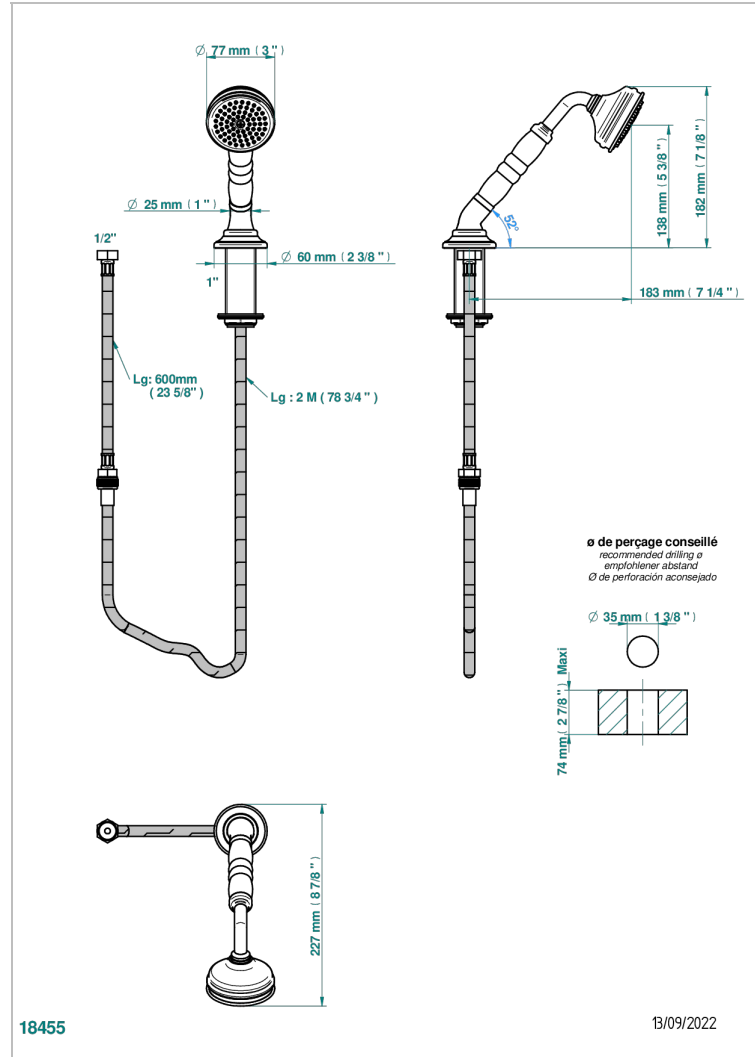

BROADWAY WITH LEVER

A04-60A

Rim mounted stylised handshower, 2 m hose and angle rest

CHARACTERISTIC

- ACS : 20ACCLY558

STANDARDS

TECHNICAL SPECS

- Recommandé : 3 bars (max. 5 bars) - Advised : 43,5 psi (max. 72 psi)
- 9,5 l/min à 3 bars (2.5 gpm at 43.5 psi)

AVAILABLE FINITIONS

Antique nickel - H28
Black ceram - D30
Blush PVD - H62
Brass color PVD - H49
Brown bronze color PVD - F33
Gold color PVD - H52

Graphite PVD - H64
Lacquered light bronze - D01
Matt Umber PVD - H67
Matt blush PVD - H60
Matt brass color PVD - H50
Matt brown bronze color PVD - F34