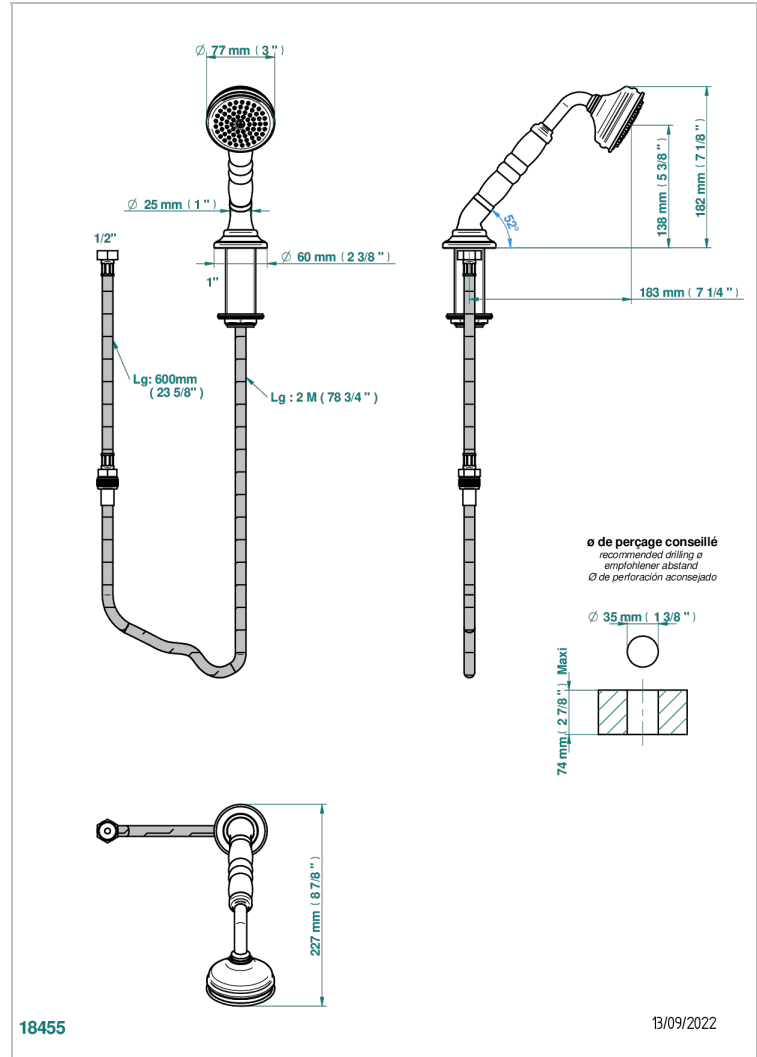

BROADWAY WITH LEVER

A04-60A

Rim mounted stylised handshower, 2 m hose and angle rest

CHARACTERISTIC

- ACS : 20ACCLY558

STANDARDS

TECHNICAL SPECS

- Recommandé : 3 bars (max. 5 bars) - Advised : 43,5 psi (max. 72 psi)
- 9,5 l/min à 3 bars (2.5 gpm at 43.5 psi)

AVAILABLE FINITIONS

Antique nickel - H28
Black ceram - D30
Blush PVD - H62
Brass color PVD - H49
Brown bronze color PVD - F33
Gold color PVD - H52

Graphite PVD - H64
Lacquered light bronze - D01
Matt Umber PVD - H67
Matt blush PVD - H60
Matt brass color PVD - H50
Matt brown bronze color PVD - F34