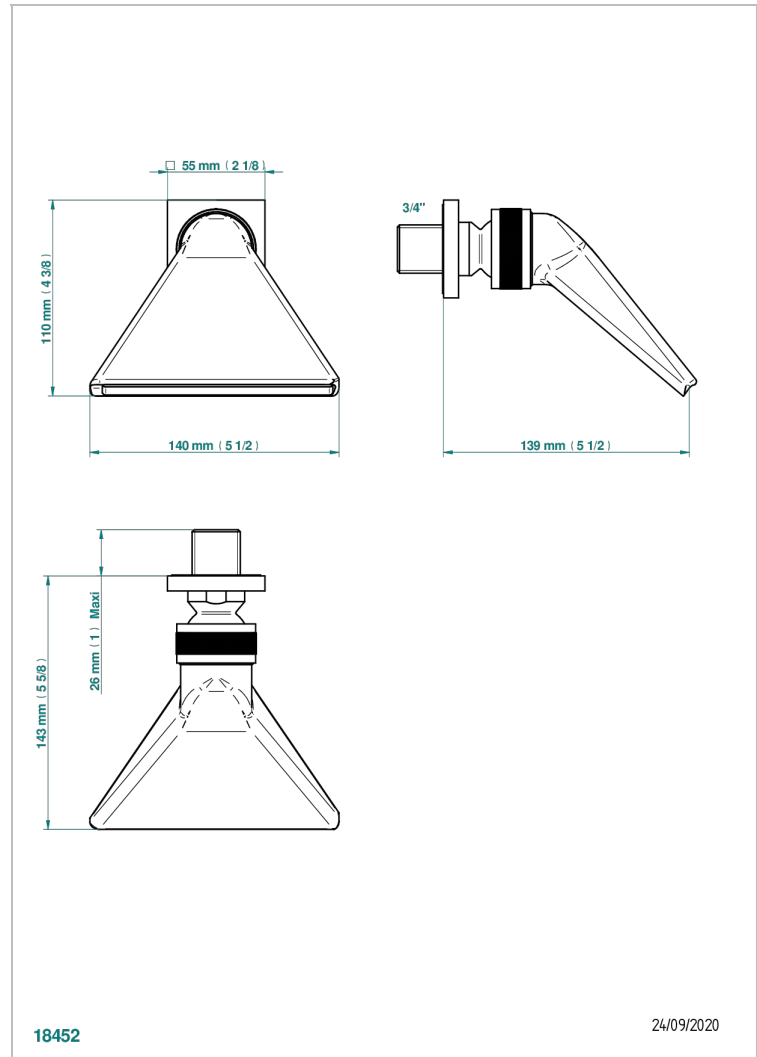

# ICON-X CARBON GOLD WITH LEVER

U7T-3640

Sports shower head 3/4"

THG<sup>®</sup>  
PARIS

## CHARACTERISTIC

- Icon-x carbon gold with lever
- Sports shower head 3/4"