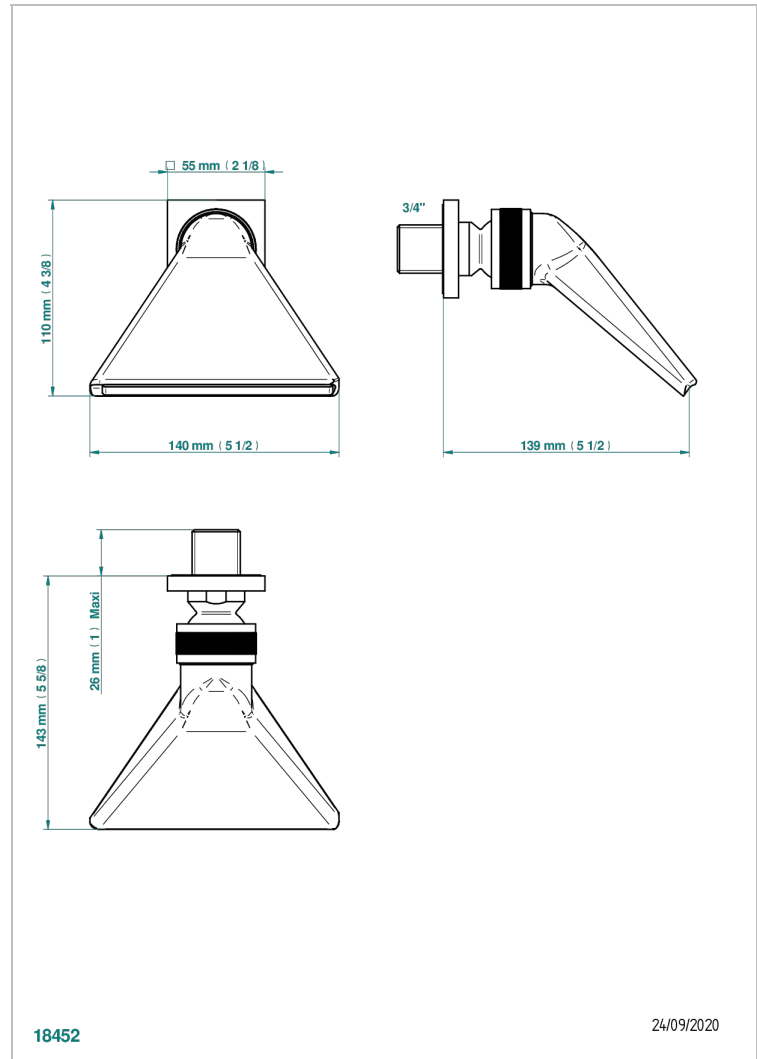

# ICON-X CARBON GOLD

U7S-3640

Sports shower head 3/4"

THG<sup>®</sup>  
PARIS

## CHARACTERISTIC

- Icon-x carbon gold
- Sports shower head 3/4"