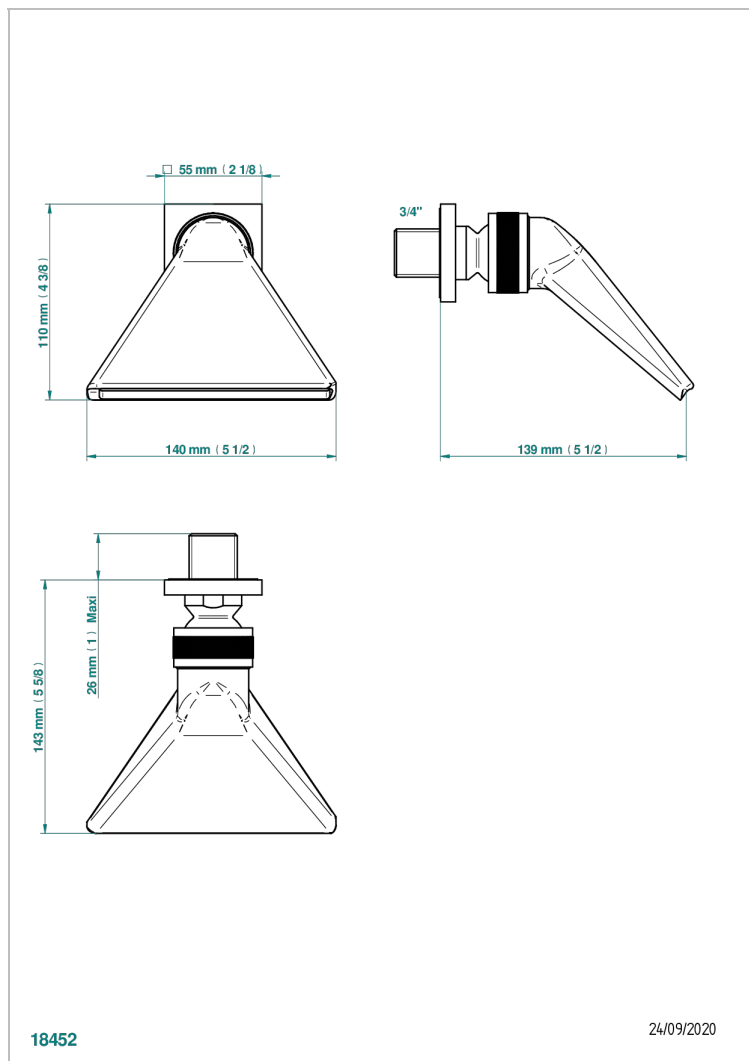

ICON-X TITANIUM WITH LEVER

U7M-3640

Sports shower head 3/4"

THG[®]
PARIS

18452

24/09/2020

CHARACTERISTIC

- Icon-x titanium with lever
- Sports shower head 3/4"

AVAILABLE FINITIONS

Antique nickel - H28
Black ceram - D30
Blush PVD - H62
Brass color PVD - H49
Brown bronze color PVD - F33
Gold color PVD - H52

Graphite PVD - H64
Matt Umber PVD - H67
Matt blush PVD - H60
Matt brass color PVD - H50
Matt brown bronze color PVD - F34
Matt chrome - C02