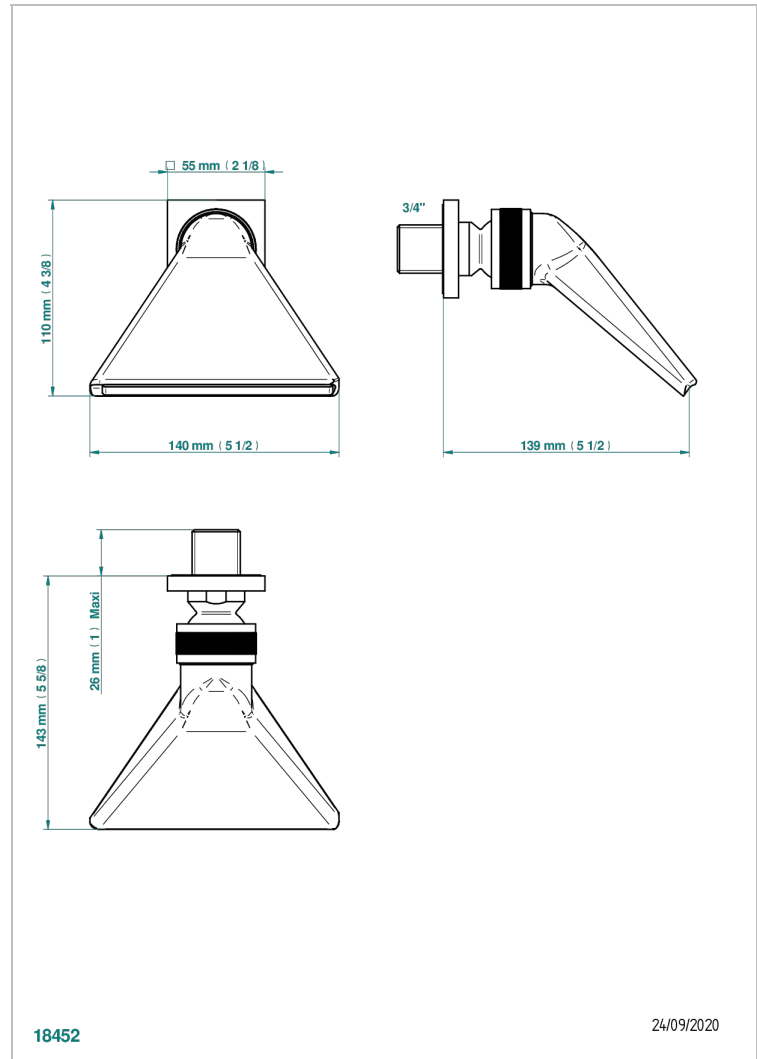

# ICON-X TITANIUM

U7L-3640

Sports shower head 3/4"

THG<sup>®</sup>  
PARIS

## CHARACTERISTIC

- Icon-x titanium
- Sports shower head 3/4"