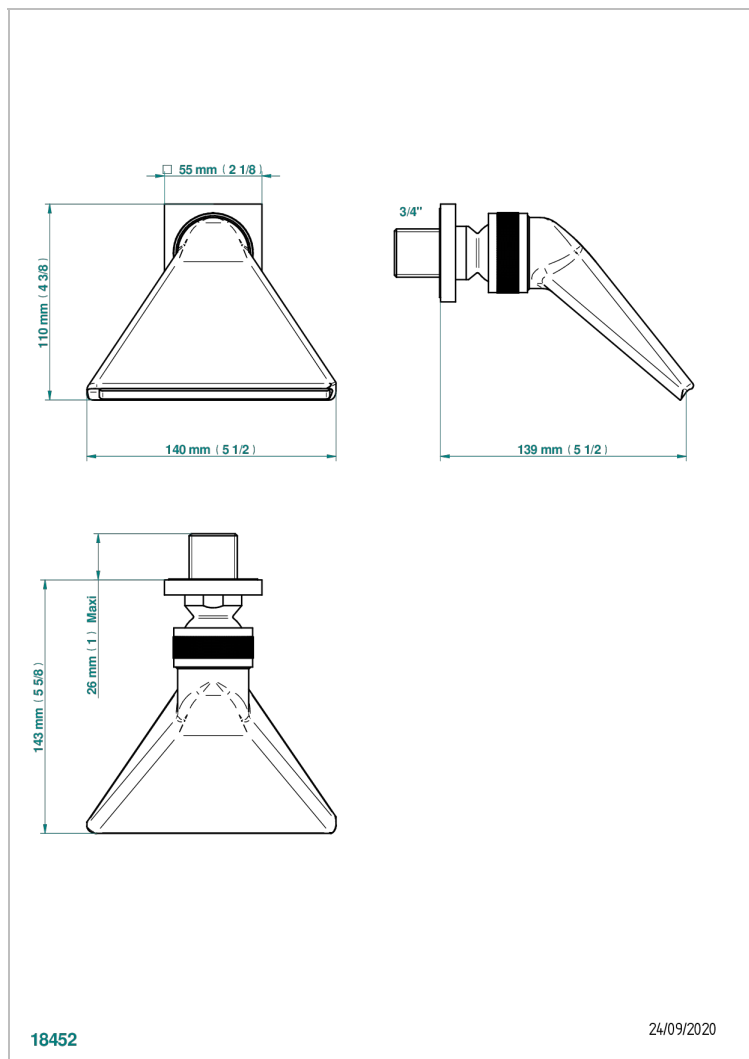

ICON-X METAL INLAYS WITH LEVER

U7K-3640

Sports shower head 3/4"

THG[®]
PARIS

CHARACTERISTIC

- Icon-x metal inlays with lever
- Sports shower head 3/4"

AVAILABLE FINITIONS

Antique nickel - H28
Black ceram - D30
Blush PVD - H62
Brass color PVD - H49
Brown bronze color PVD - F33
Gold color PVD - H52