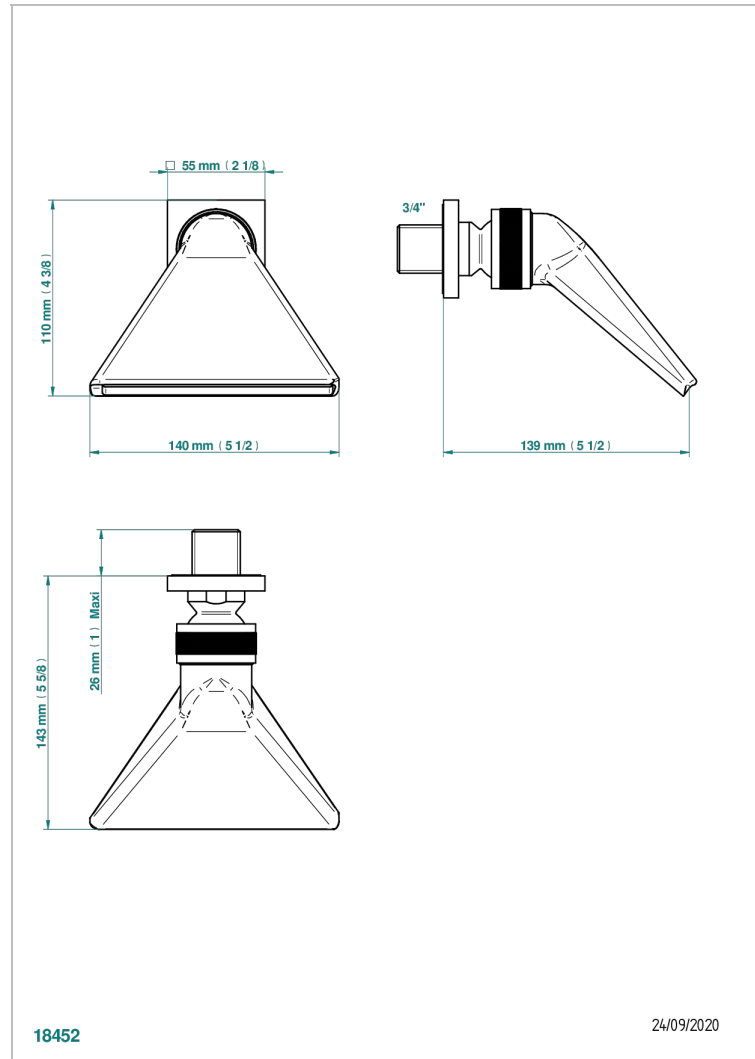

ICON-X METAL INLAYS

U7J-3640

Sports shower head 3/4"

18452

24/09/2020

CHARACTERISTIC

- Icon-x metal inlays
- Sports shower head 3/4"

AVAILABLE FINITIONS