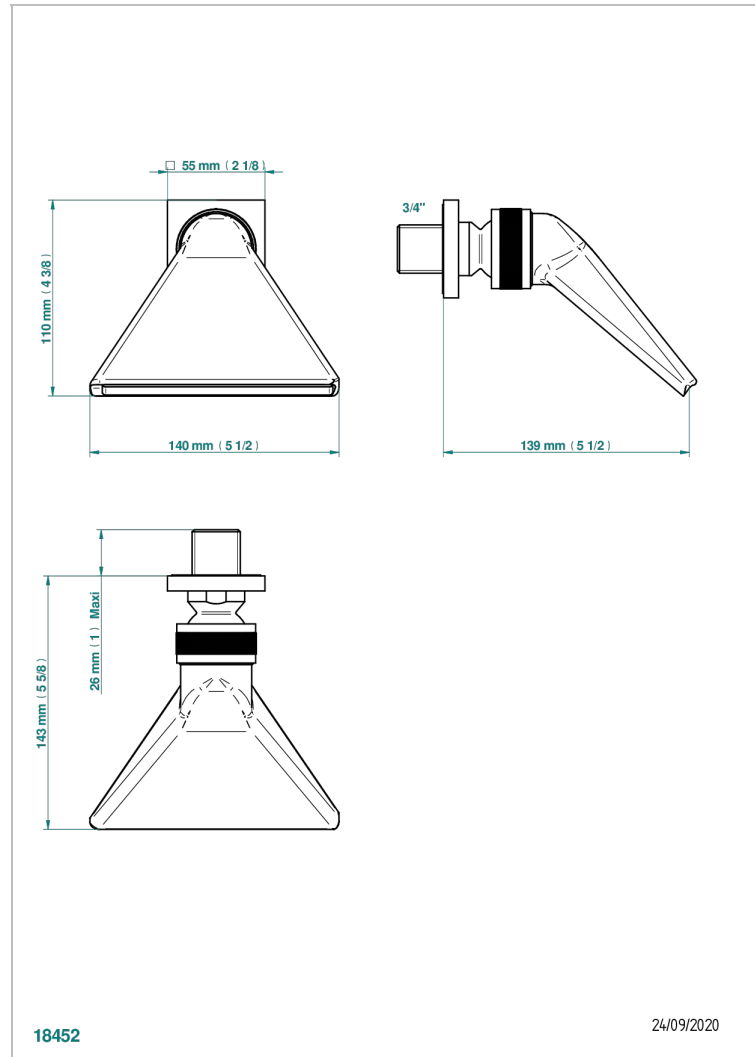

# BELUGA WITH LEVER

G1U-3640

Sports shower head 3/4"

18452

24/09/2020

## CHARACTERISTIC

- Beluga with lever
- Sports shower head 3/4"