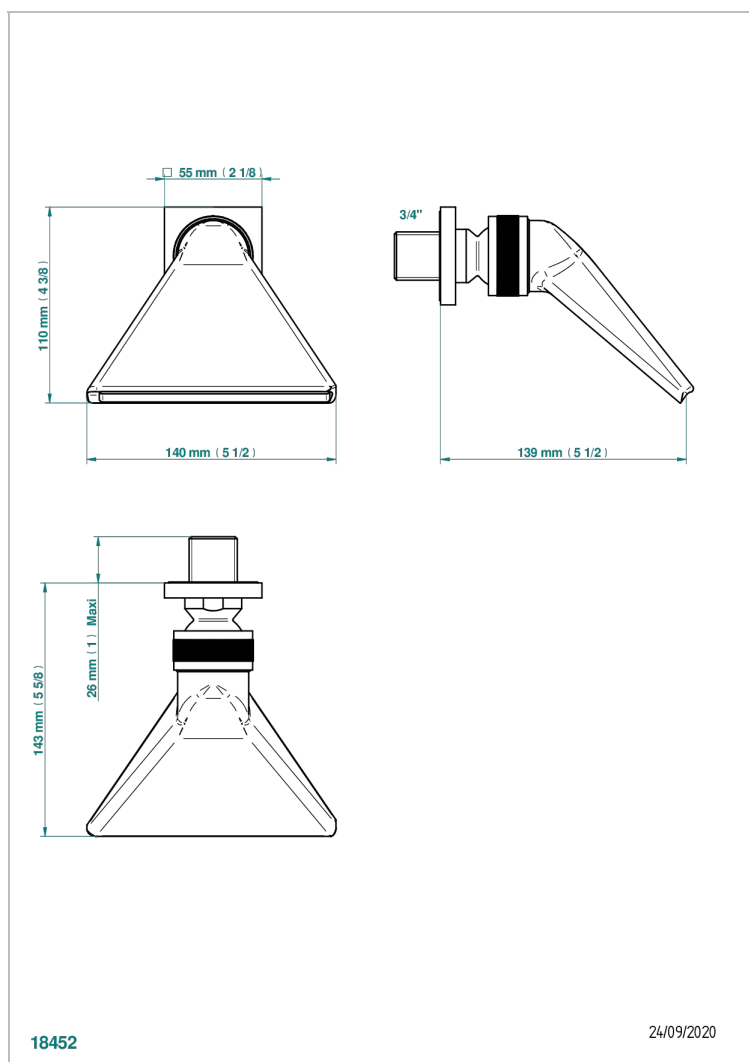

MASQUE DE FEMME SMOOTH METAL

A2U-3640

Sports shower head 3/4"

THG[®]
PARIS

CHARACTERISTIC

- Masque de Femme Smooth metal
- Sports shower head 3/4"

AVAILABLE FINITIONS

Antique nickel - H28
Black ceram - D30
Blush PVD - H62
Brass color PVD - H49
Brown bronze color PVD - F33
Gold color PVD - H52