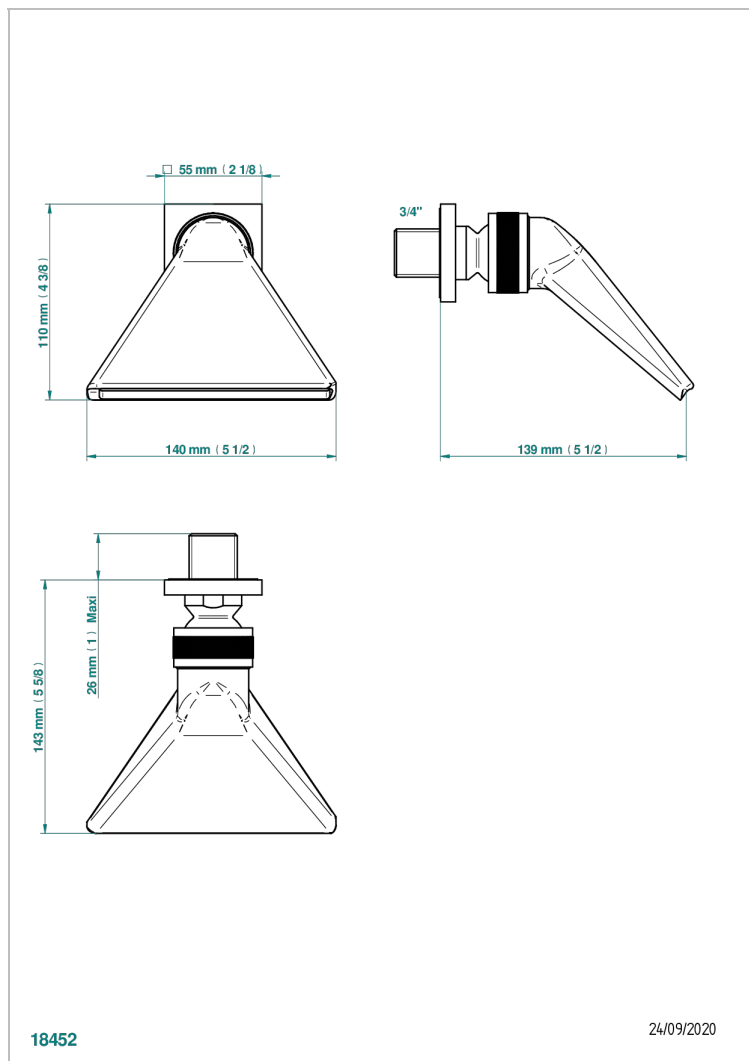

# MASQUE DE FEMME ENGRAVED METAL

A2T-3640

Sports shower head 3/4"

## CHARACTERISTIC

- Masque de Femme Engraved Metal
- Sports shower head 3/4"