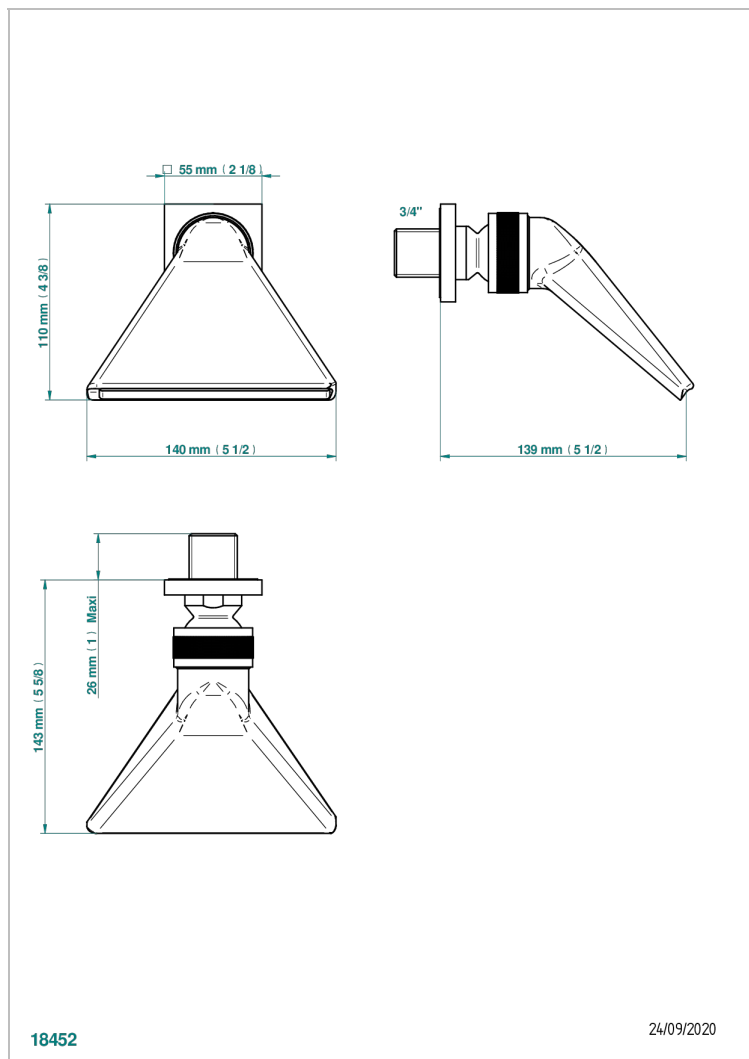

MASQUE DE FEMME LUNAIRE

A2R-3640

Sports shower head 3/4"

THG[®]
PARIS

CHARACTERISTIC

- Masque de Femme Lunaire
- Sports shower head 3/4"

AVAILABLE FINITIONS

Black ceram - D30
Matt chrome - C02
Matt gold - F07
Matt nickel (color finish) - C01
Polished chrome (color finish) - A02
Polished chrome / Polished gold (color finish) - G02