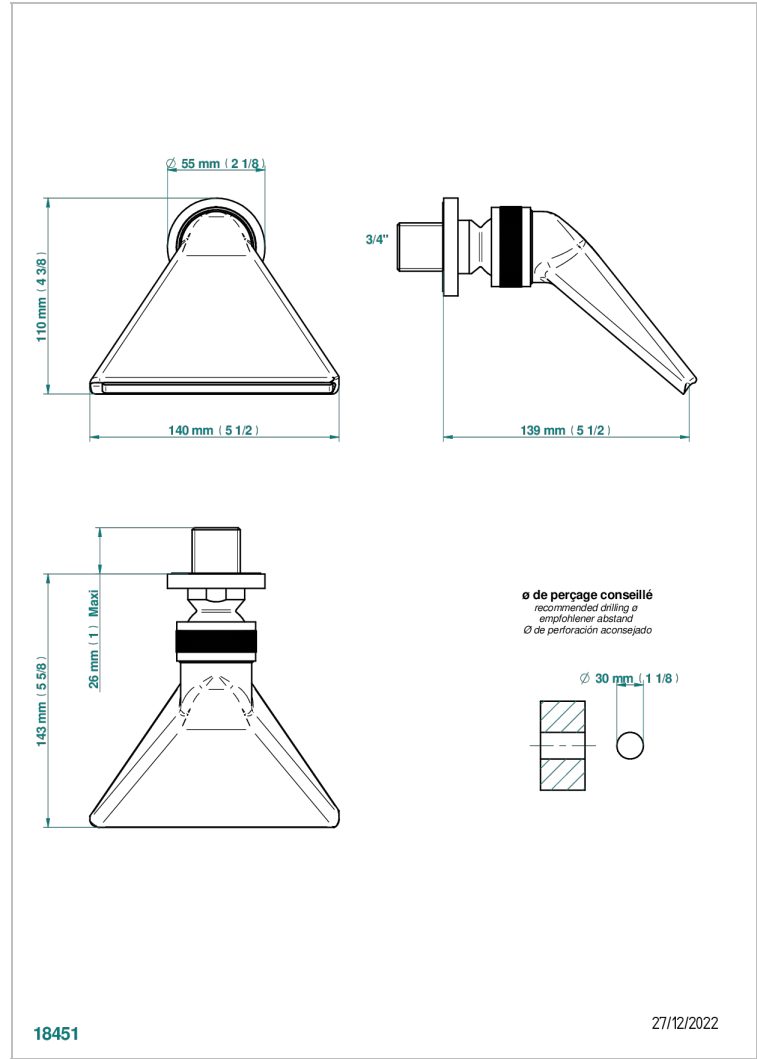

DIPLOMATE ROPED RINGS

U4C-3640

Sports shower head 3/4"

CHARACTERISTIC

- Diplomate Roped rings
- Sports shower head 3/4"

AVAILABLE FINITIONS

Antique nickel - H28
Black ceram - D30
Blush PVD - H62
Brass color PVD - H49
Brown bronze color PVD - F33
Gold color PVD - H52

Nickel color PVD - H55
Polished chrome (color finish) - A02
Polished chrome / Polished gold (color finish) - G02
Polished gold (color finish) - F01
Polished nickel - B01
Soft gold - F30

Soft matt gold - F31
Umber PVD - H66
Varnished matt antique red copper (color finish) - H07