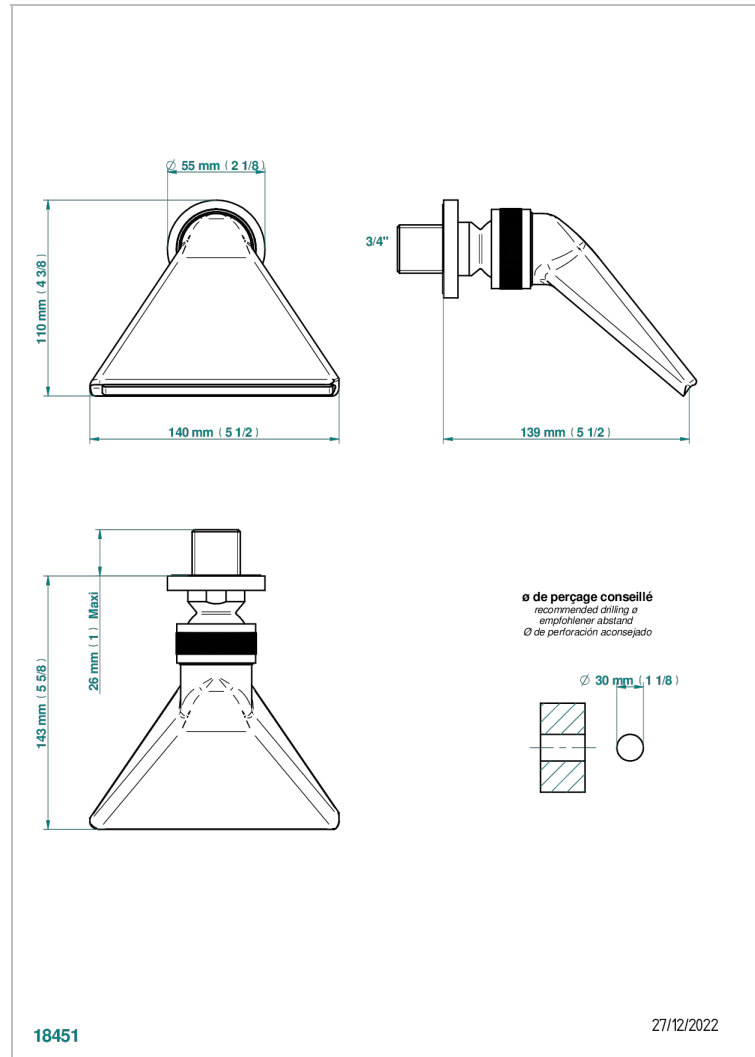

# DIPLOMATE GROOVED RINGS

U4B-3640

Sports shower head 3/4"

## CHARACTERISTIC

- Diplomate Grooved rings
- Sports shower head 3/4"