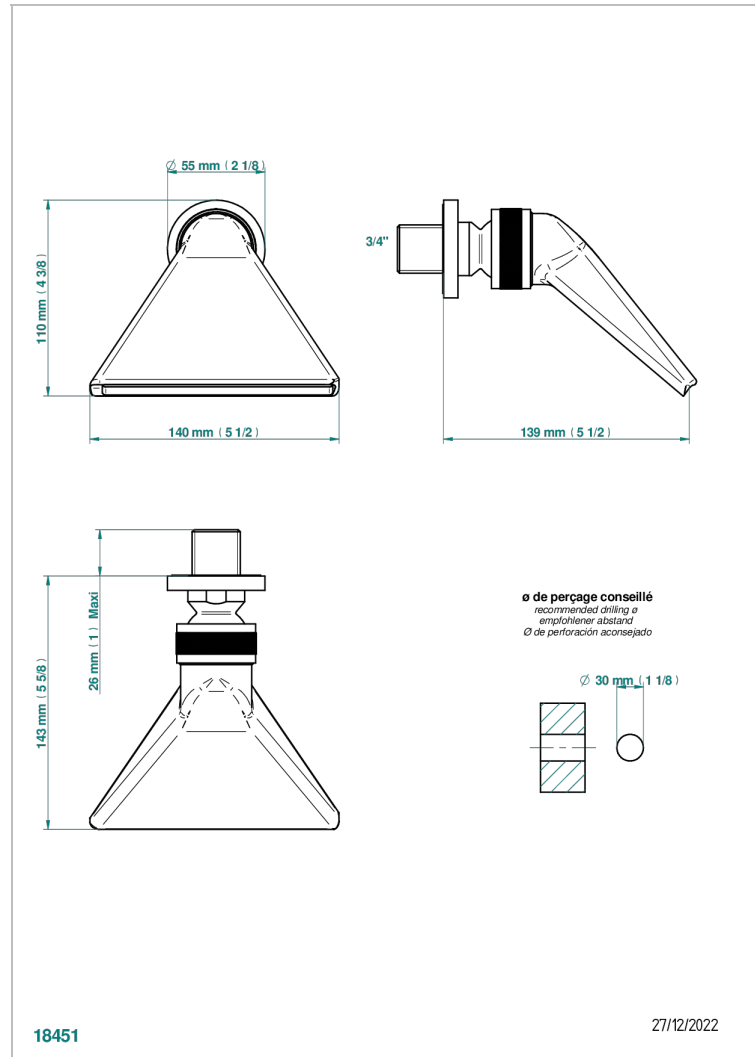

# DIPLOMATE SMOOTH RINGS

U4A-3640

Sports shower head 3/4"

## CHARACTERISTIC

- Diplomate Smooth rings
- Sports shower head 3/4"