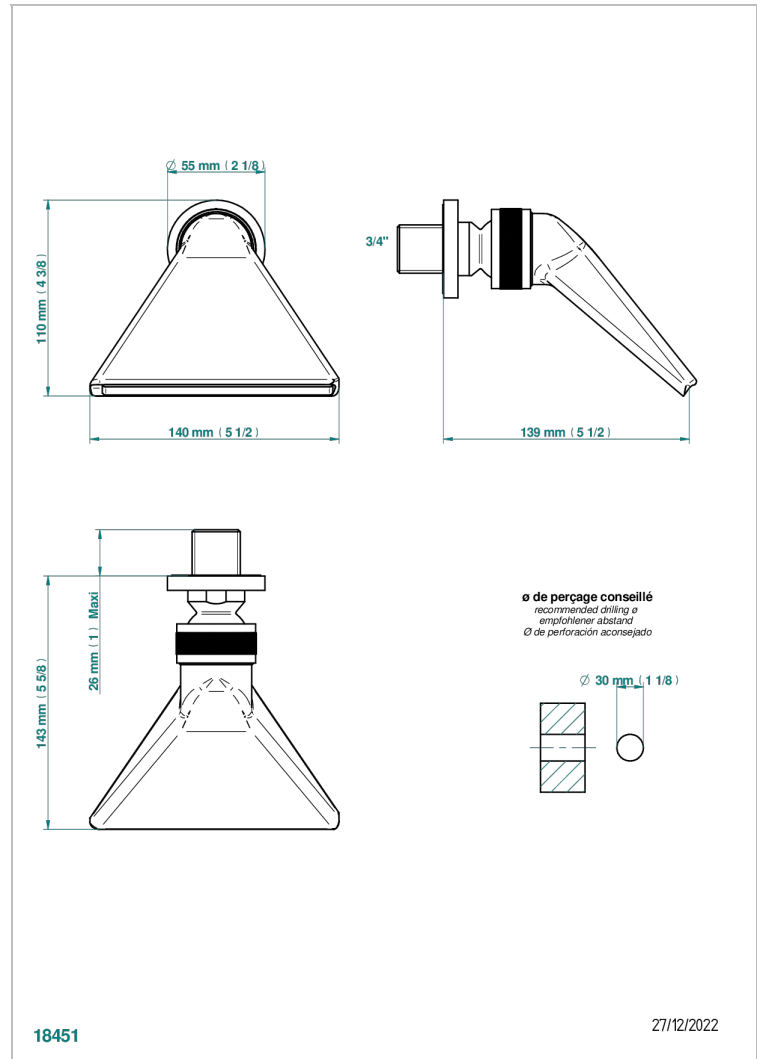

SPIRIT

G69-3640

Sports shower head 3/4"

THG[®]
PARIS

CHARACTERISTIC

- Spirit
- Sports shower head 3/4"

AVAILABLE FINITIONS

Antique nickel - H28
Black ceram - D30
Blush PVD - H62
Brass color PVD - H49
Brown bronze color PVD - F33
Gold color PVD - H52