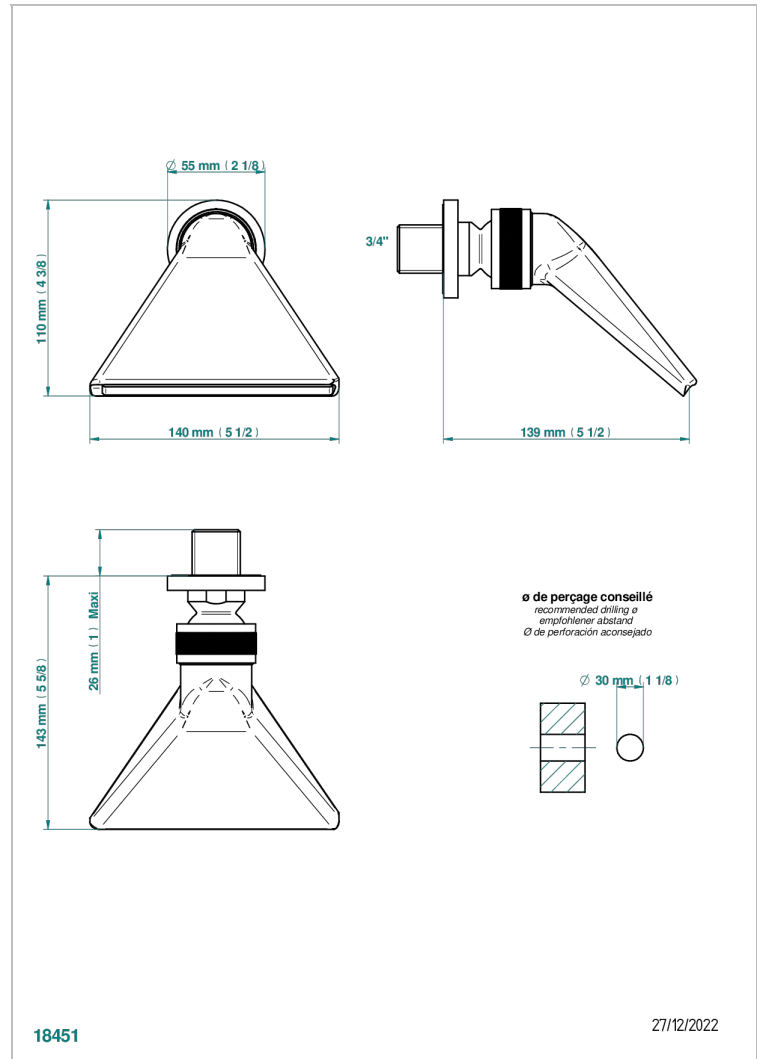

# SPIRIT

G69-3640

Sports shower head 3/4"

THG<sup>®</sup>  
PARIS

## CHARACTERISTIC

- Spirit
- Sports shower head 3/4"