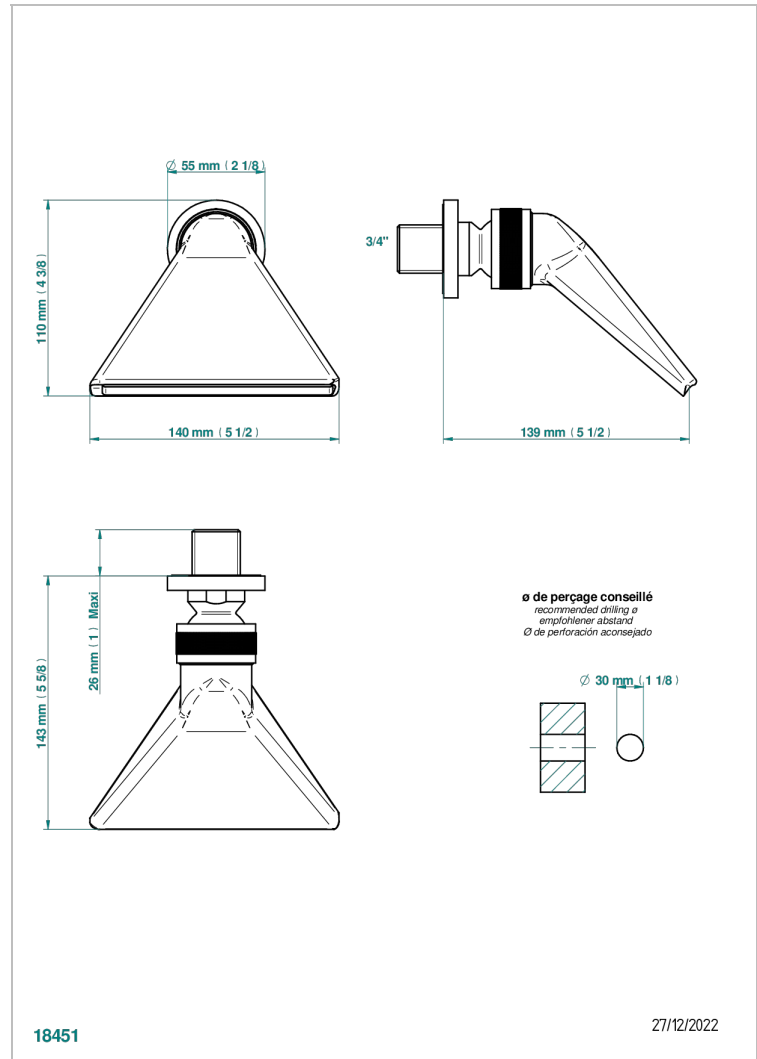

SPIRIT WITH LEVER

G58-3640

Sports shower head 3/4"

THG[®]
PARIS

CHARACTERISTIC

- Spirit with lever
- Sports shower head 3/4"

AVAILABLE FINITIONS

Antique nickel - H28
Black ceram - D30
Blush PVD - H62
Brass color PVD - H49
Brown bronze color PVD - F33
Gold color PVD - H52