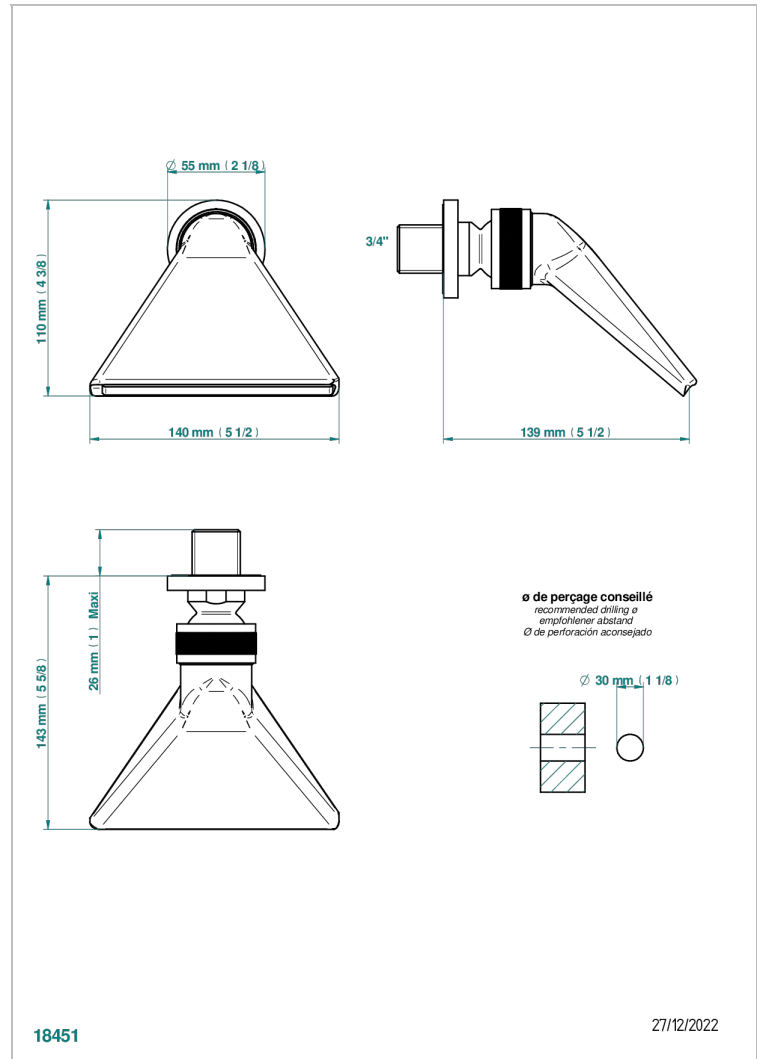

# SPIRIT WITH LEVER

G58-3640

Sports shower head 3/4"

THG<sup>®</sup>  
PARIS

## CHARACTERISTIC

- Spirit with lever
- Sports shower head 3/4"