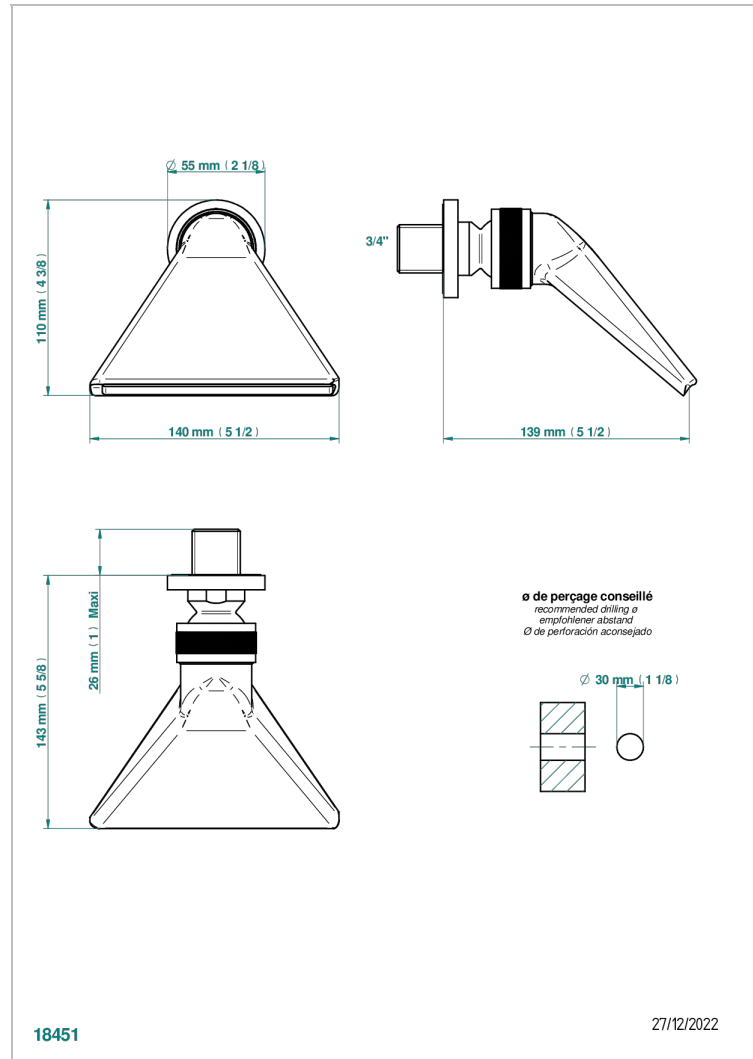

# MONTAIGNE VENUS WHITE MARBLE WITH LEVER HANDLES

G3W-3640

Regadera 3/4" deportiva

## CARACTERÍSTICAS

- Montaigne Venus white marble with lever handles
- Regadera 3/4" deportiva