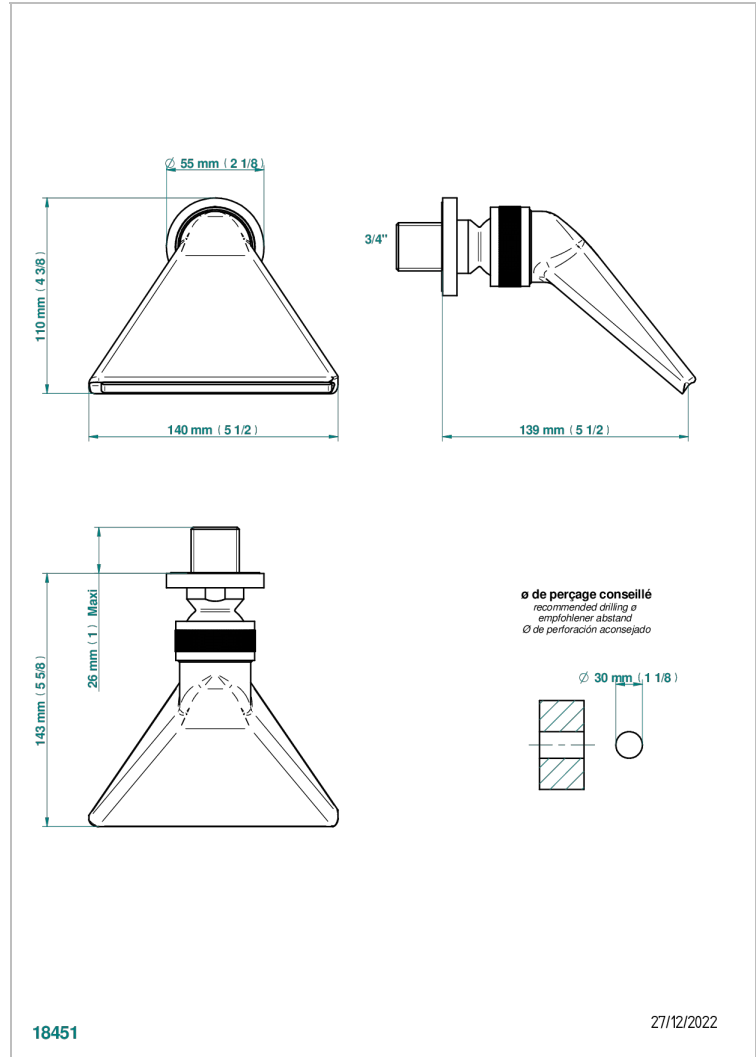

MONTAIGNE VENUS WHITE MARBLE WITH LEVER HANDLES

G3W-3640

Sports shower head 3/4"

18451

27/12/2022

CHARACTERISTIC

- Montaigne Venus white marble with lever handles
- Sports shower head 3/4"

AVAILABLE FINITIONS