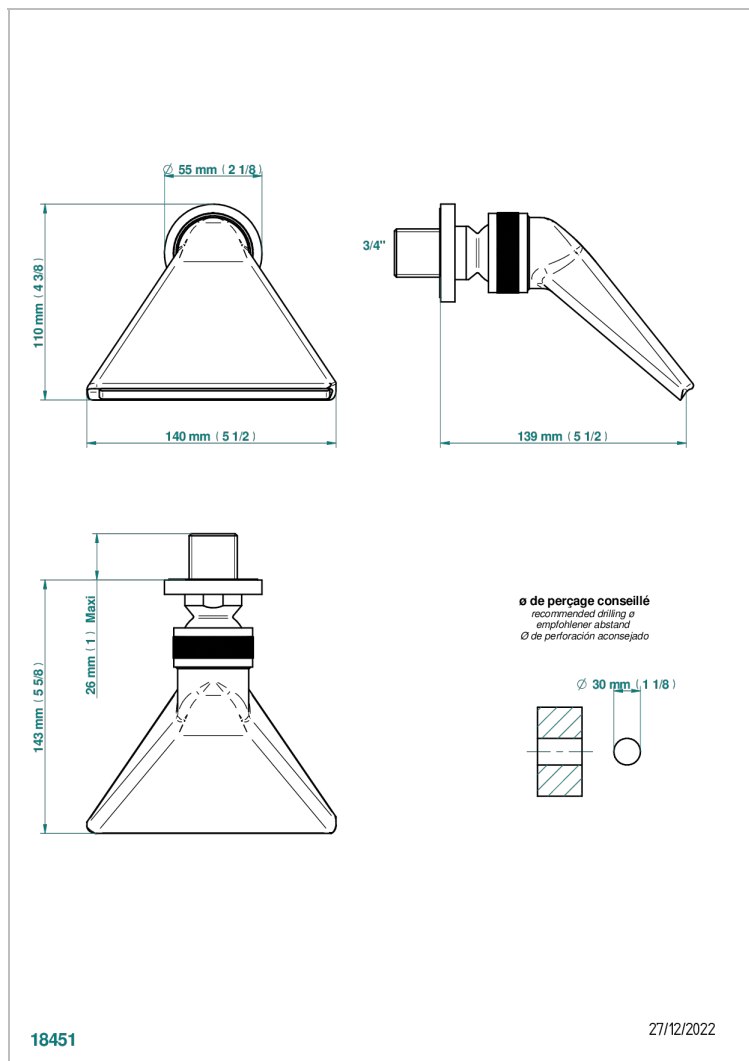

MONTAIGNE VENUS WHITE MARBLE

G3V-3640

Sports shower head 3/4"

CHARACTERISTIC

- Montaigne Venus white marble
- Sports shower head 3/4"

AVAILABLE FINITIONS

Antique nickel - H28
Black ceram - D30
Blush PVD - H62
Brass color PVD - H49
Brown bronze color PVD - F33
Gold color PVD - H52