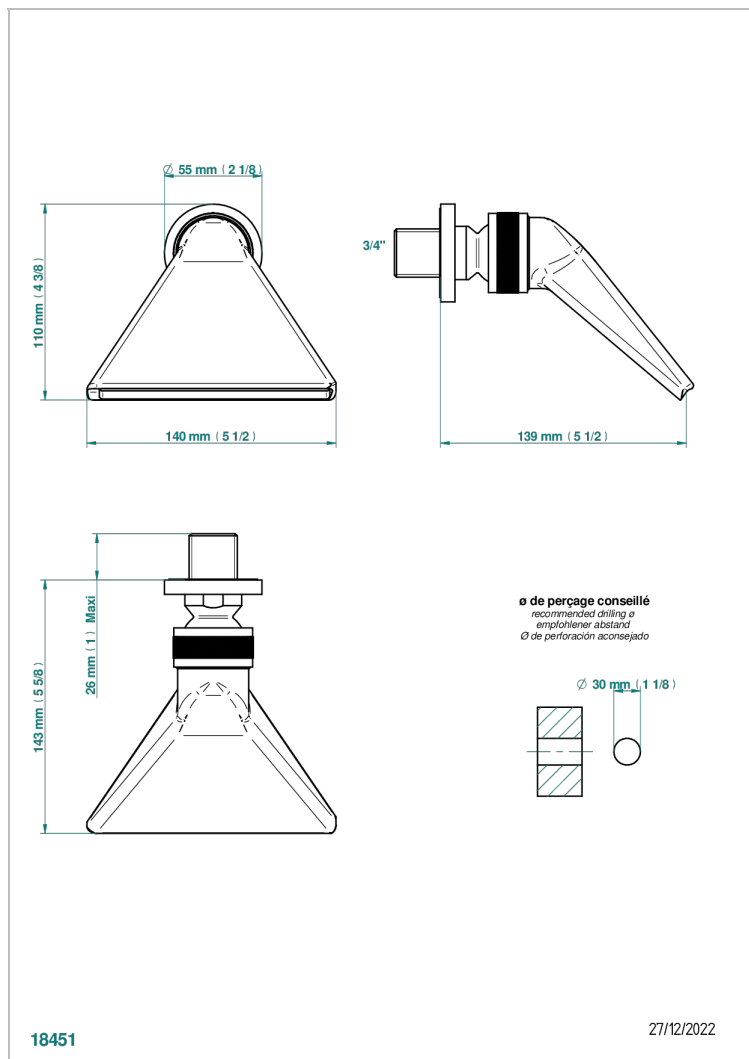

MONTAIGNE LEONARDO GREY MARBLE

G3T-3640

Sports shower head 3/4"

CHARACTERISTIC

- Montaigne Leonardo Grey marble
- Sports shower head 3/4"

AVAILABLE FINITIONS

Antique nickel - H28
Black ceram - D30
Blush PVD - H62
Brass color PVD - H49
Brown bronze color PVD - F33
Gold color PVD - H52