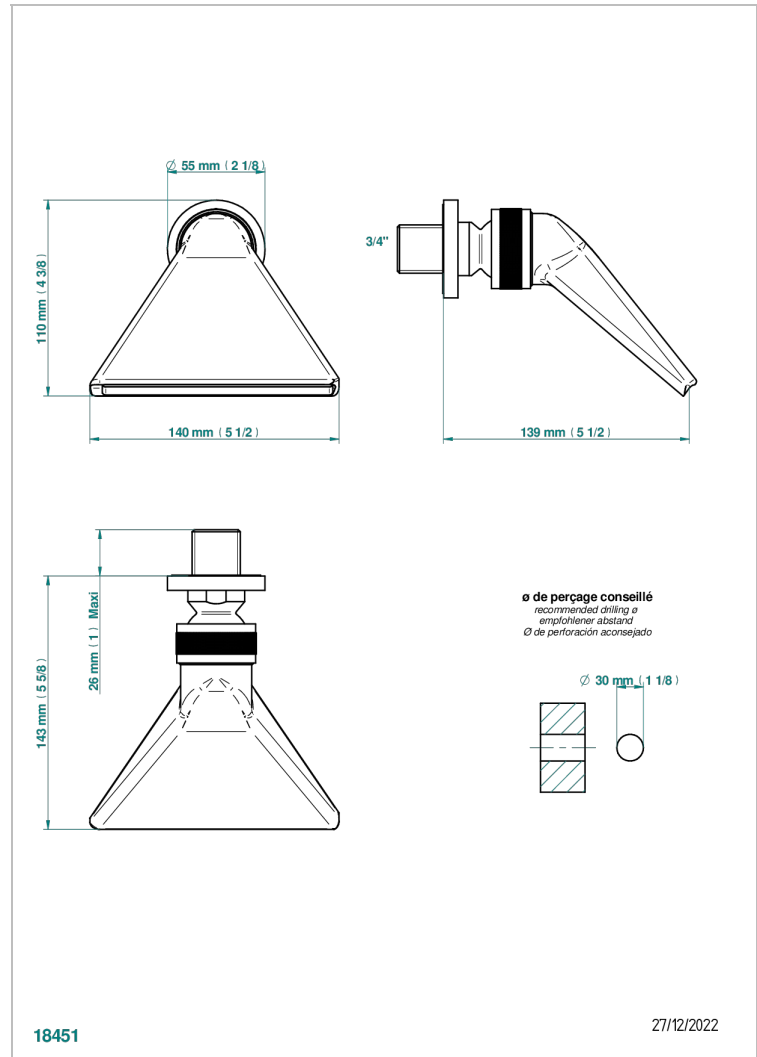

# POMME GOLD LUSTER CRYSTAL

A46-3640

Sports shower head 3/4"

THG<sup>®</sup>  
PARIS

## CHARACTERISTIC

- Pomme Gold luster crystal
- Sports shower head 3/4"