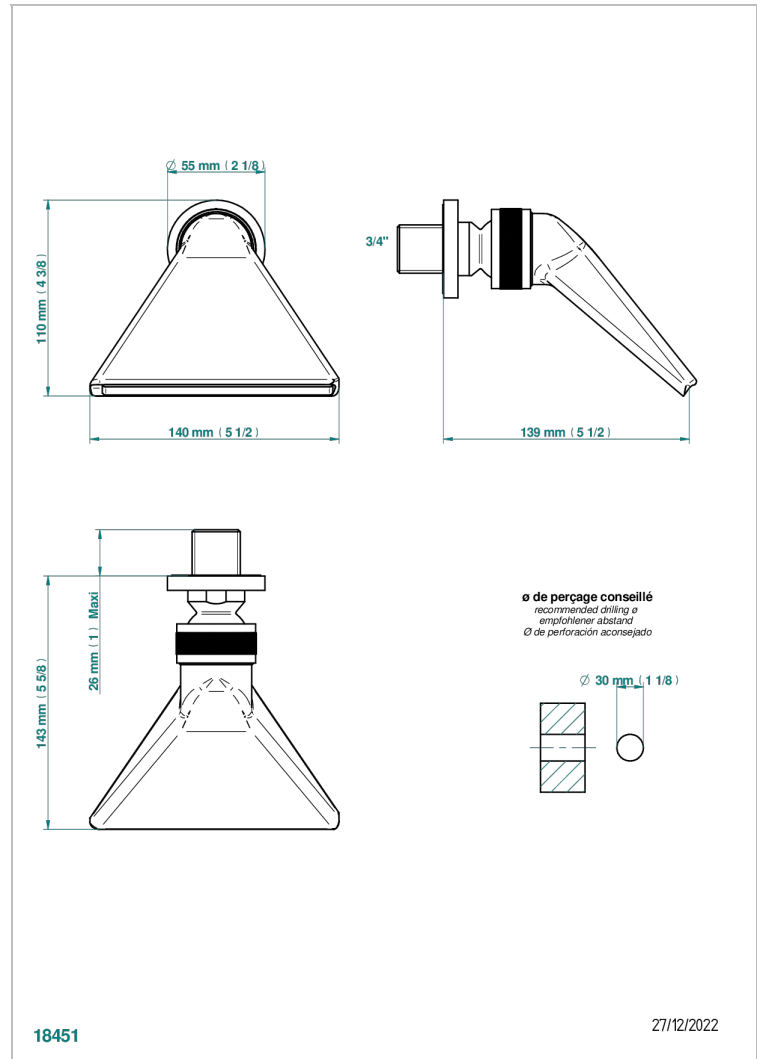

POMME CLEAR SATIN CRYSTAL

A42-3640

Sports shower head 3/4"

THG[®]
PARIS

CHARACTERISTIC

- Pomme Clear satin crystal
- Sports shower head 3/4"

AVAILABLE FINITIONS

Antique nickel - H28
Black ceram - D30
Blush PVD - H62
Brass color PVD - H49
Brown bronze color PVD - F33
Gold color PVD - H52

Nickel color PVD - H55
Polished chrome (color finish) - A02
Polished chrome / Polished gold (color finish) - G02
Polished gold (color finish) - F01
Polished nickel - B01
Soft gold - F30

Soft matt gold - F31
Umber PVD - H66
Varnished matt antique red copper (color finish) - H07