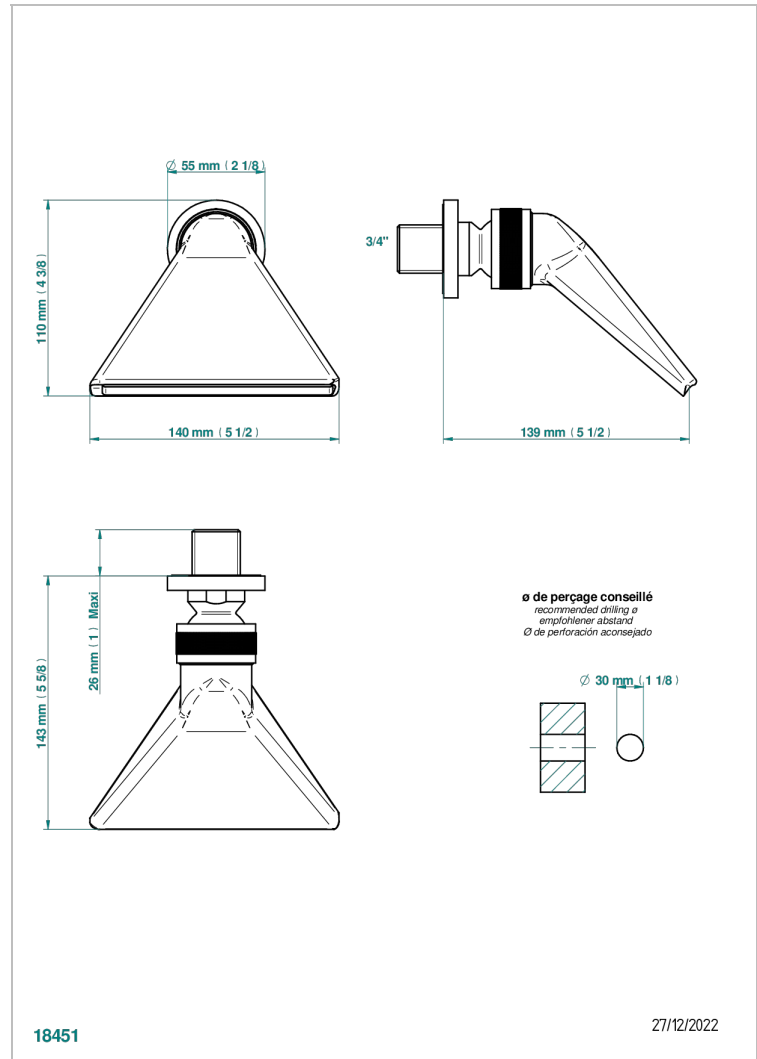

BAMBOU CLEAR CRYSTAL

A35-3640

Sports shower head 3/4"

THG[®]
PARIS

CHARACTERISTIC

- BamboU Clear crystal
- Sports shower head 3/4"

AVAILABLE FINITIONS

Antique nickel - H28
Black ceram - D30
Blush PVD - H62
Brass color PVD - H49
Brown bronze color PVD - F33
Gold color PVD - H52

Nickel color PVD - H55
Polished chrome (color finish) - A02
Polished chrome / Polished gold (color finish) - G02
Polished gold (color finish) - F01
Polished nickel - B01
Soft gold - F30

Soft matt gold - F31
Umber PVD - H66
Varnished matt antique red copper (color finish) - H07