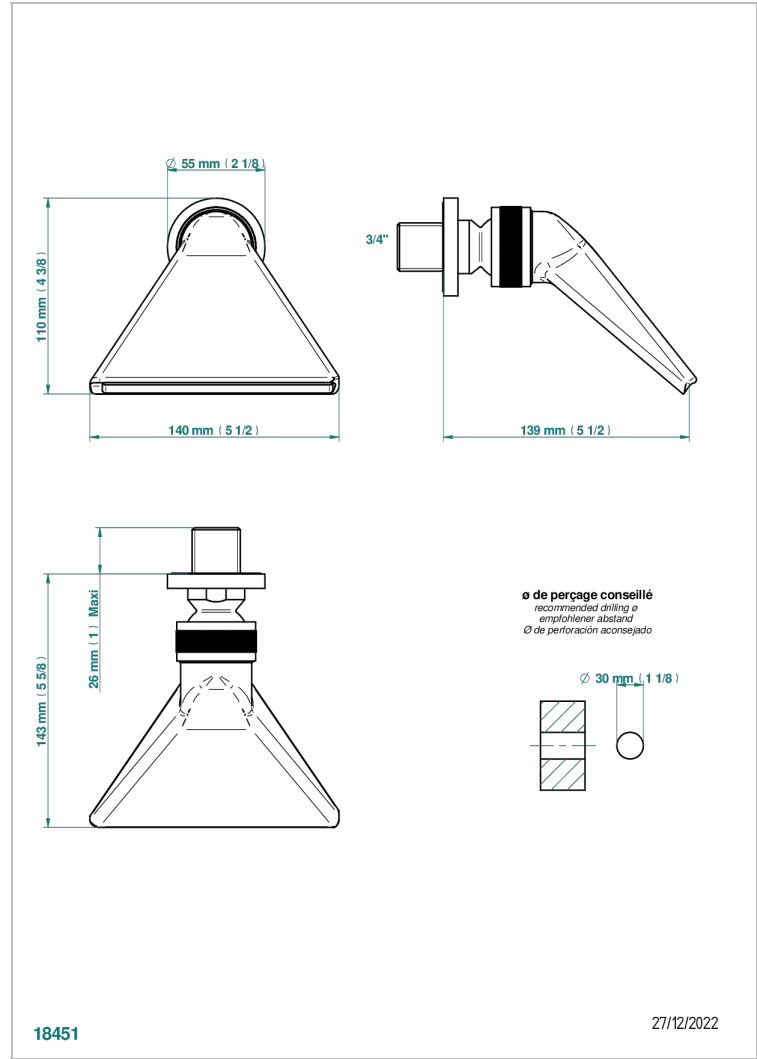

# BAMBOU AMBER CRYSTAL

A34-3640

Sports shower head 3/4"

## CHARACTERISTIC

- BamboU Amber crystal
- Sports shower head 3/4"