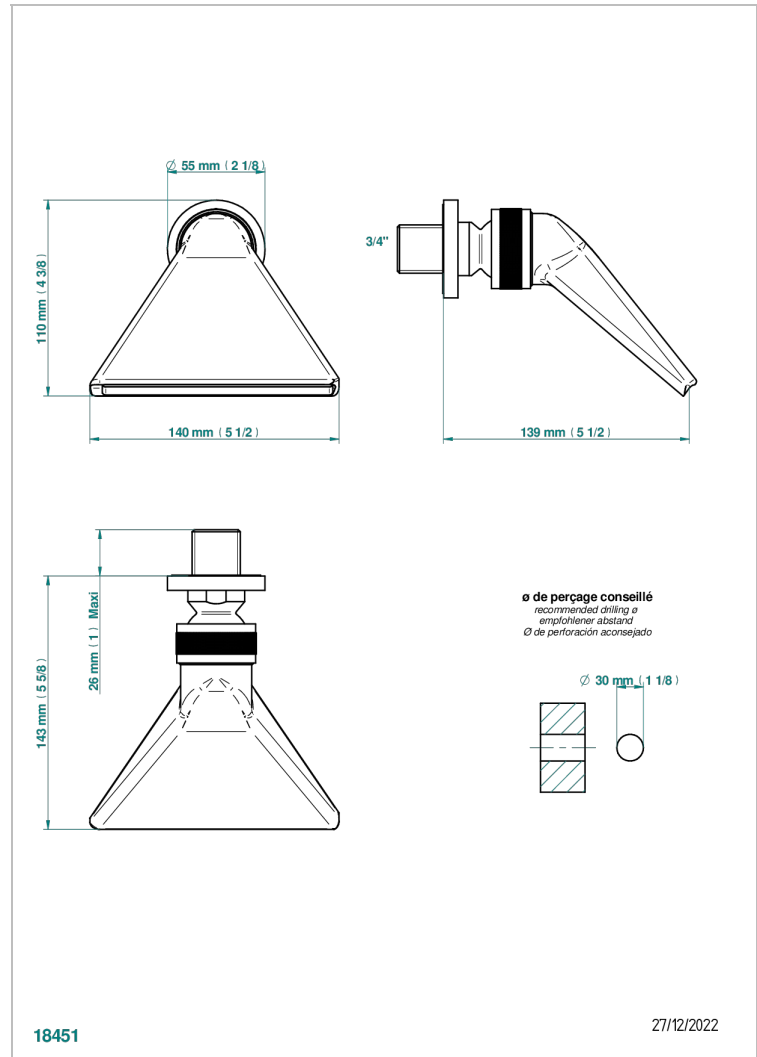

# BAMBOU BLACK CRYSTAL

A33-3640

Sports shower head 3/4"

THG<sup>®</sup>  
PARIS

## CHARACTERISTIC

- BamboU Black crystal
- Sports shower head 3/4"